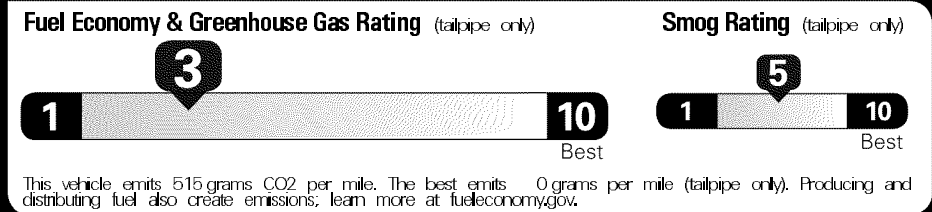

1. **SAFETY & CONVENIENCE**
2. Toyota Safety Sense P: Pre-Collision Sys w/Pedestrian Detection, Dynamic Radar Cruise Control, Lane Departure Alert, Automatic High Beams
   - Star Safety System
   - Safety Connect with 1-year Trial

1. **EXTERIOR**
2. Power Sliding Rear Window
   - Skid Plates-On Engine/Front Suspension, Fuel Tank, and Transfer Case
   - 17-in Alloy Wheels
   - Full Size Spare Tire

1. **INTERIOR**
2. Premium Audio - 8-in Touchscreen, Dynamic Navigation w/ 3-Year Trial, 8 Speakers, HandsFree Bluetooth Phone/Music, USB Media Port, 3 USB Charge-Ports, SiriusXM w/3-Month All Access Trial, Android Auto & Apple CarPlay Compatible
   - Smart Key System w/ Push Button Start
   - SofTex-Trimmed Seats
   - Power & Heated Front Seats
   - Split, Recline, Fold-Flat 2nd-Row
   - TRD Lettering on Headrests
   - TRD Shift Knob
   - TRD Off-Road Floor Mats

- For Full Product Details, Please Visit Toyota.com/4Runner
Full Tank of Gas

MANUFACTURER'S SUGGESTED RETAIL PRICE **$43,050.00**

1. **OPTIONAL EQUIPMENT**
2. FE 50 State Emissions
   - MR Power Tilt/Slide Moonroof w/Sunshade 630.00
   - QD Keep It Wild Savings -750.00

EPA DOT Fuel Economy and Environment

Gasoline Vehicle

Fuel Economy

17 MPG Standard SUVs range from 13 to 101 MPG. The best vehicle rates 141 MPGe.

16 city **19** highway

5.9 gallons per 100 miles

You spend $4,500
more in fuel costs over 5 years compared to the average new vehicle.

Annual fuel cost $2,400

Actual results will vary for many reasons, including driving conditions and how you drive and maintain your vehicle. The average new vehicle gets 27 MPG and costs $7,500 to fuel over 5 years. Cost estimates are based on 15,000 miles per year at $2.70 per gallon. MPGe is miles per gasoline gallon equivalent. Vehicle emissions are a significant cause of climate change and smog.

fuelconomy.gov
Calculate personalized estimates and compare vehicles

DELIVERY, PROCESSING AND HANDLING FEE 0.00

TOTAL $42,930.00

The New Vehicle Limited Warranty provides 3-year/36,000 mile basic coverage, 5-year/60,000 mile powertrain coverage, plus 5-year/unlimited mile corrosion perforation coverage. See Warranty and Maintenance Guide for details. An extended service contract may be available for the vehicle. Ask dealer for details. Manufacturer's suggested retail price includes manufacturer's recommended pre-delivery service. Gasoline, license and title fees, applicable federal, state and local taxes and dealer and distributor installed options and accessories are not included in the manufacturer's suggested retail price.

ToyotaCare, which covers normal factory scheduled maintenance for two years or 25,000 miles, whichever occurs first, is included as part of the sales price of the vehicle for qualifying buyers. See participating dealer for eligibility and coverage details.

Dealer Name / Address: 42103 GULF STATES TOYOTA INC 1375 ENCLAVE PARKWAY HOUSTON TX77077
Delivered by Truck to: 42000 GULF STATES TOYOTA, INC. 20412 E. HARDY STREET HOUSTON TX77073