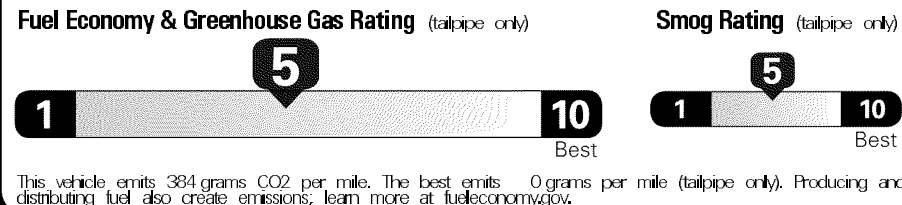

1. **INTERIOR**
2. Leather-trimmed Front & 2nd Row Seats, 12-way PWR Driver, Heated Front Seats, 4-way PWR Passenger Seat, Seating for 7, 3rd Row 60/40 Split Fold-Flat Seats
   - Integrated 2nd Row Side-Window Sunshades
   - Entune Premium Audio w/Integrated Nav, 8" Touch Screen w/Backup Camera, AM/FM, CD, 6 Speakers, Bluetooth Phone/Music, USB Media Port, 4 USB Charge Ports, Homelink, Siri Eyes Free, SiriusXM w/3-month All Access Trial
   - 3-Zone Auto Climate Control, Leather Steering Wheel w/Multi-Media Controls
   - 12 Cup/Bottle Holders; 12V & 120V Outlets
   - Lighted Vanity Mirrors & Sunglass Storage
   - ***Full Tank of Gas***

MANUFACTURER'S SUGGESTED RETAIL PRICE $39,720.00

OPTIONAL EQUIPMENT

FE	50 State Emissions	
BS	Seating for 8; 2nd Row 60:40 Bench Seat (No Cost Option)	
PC	Special Color	425.00
3T	Roof Rack Cross Bars	350.00
3Y	Rear Bumper Protector	139.00
5A	Cargo Cover (Retractable)	179.00
CF	Carpet Floor Mats & Cargo Mat	264.00
D5	Door Edge Guard	125.00
GN	Cargo Net	49.00

EPA DOT Fuel Economy and Environment

Gasoline Vehicle

Fuel Economy

23 MPG Small SUVs range from 18 to 120 MPG. The best vehicle rates 136 MPGe.

21 27
combined city/hwy city highway

4.3 gallons per 100 miles

You spend $1,250

more in fuel costs over 5 years

compared to the average new vehicle.

Annual fuel cost $1,650

Actual results will vary for many reasons, including driving conditions and how you drive and maintain your vehicle. The average new vehicle gets 27 MPG and costs $7,000 to fuel over 5 years. Cost estimates are based on 15,000 miles per year at $2.55 per gallon. MPGe is miles per gasoline gallon equivalent. Vehicle emissions are a significant cause of climate change and smog.

fueleconomy.gov
Calculate personalized estimates and compare vehicles

DELIVERY, PROCESSING AND HANDLING FEE 1,095.00

TOTAL $42,346.00

The New Vehicle Limited Warranty provides 3-year/36,000 mile basic coverage, 5-year/60,000 mile powertrain coverage, plus 5-year/unlimited mile corrosion perforation coverage. See Warranty and Maintenance Guide for details. An extended service contract may be available for the vehicle. Ask dealer for details. Manufacturer's suggested retail price includes manufacturer's recommended pre-delivery service. Gasoline, license and title fees, applicable federal, state and local taxes and dealer and distributor installed options and accessories are not included in the manufacturer's suggested retail price.

ToyotaCare, which covers normal factory scheduled maintenance for two years or 25,000 miles, whichever occurs first, is included as part of the sales price of the vehicle for qualifying buyers. See participating dealer for eligibility and coverage details.

Delivered by Truck to: 04136
LONGO TOYOTA
3534 NORTH PECK ROAD
EL MONTE CA91731