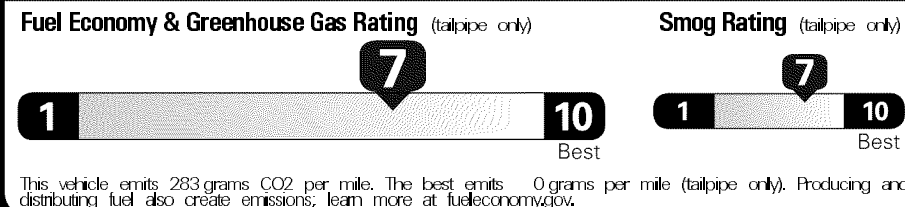

MANUFACTURER'S SUGGESTED RETAIL PRICE **$19,490.00**

1. **OPTIONAL EQUIPMENT**
2. FE 50 State Emissions
   - PC Special Color 395.00
   - CF Carpeted Floor Mats and Cargo Mat 185.00

EPA DOT Fuel Economy and Environment

Gasoline Vehicle

These estimates reflect new EPA methods beginning with 2017 models.

Fuel Economy

31 MPG Midsized Cars range from 13 to 136 MPG. The best vehicle rates 119 MPGe.

28 city **36** highway

3.2 gallons per 100 miles

You save $1,000
in fuel costs over 5 years compared to the average new vehicle.

Annual fuel Cost $1,200

Actual results will vary for many reasons, including driving conditions and how you drive and maintain your vehicle. The average new vehicle gets 26 MPG and costs $7,000 to fuel over 5 years. Cost estimates are based on 15,000 miles per year at $2.45 per gallon. MPGe is miles per gasoline gallon equivalent. Vehicle emissions are a significant cause of climate change and smog.

fuelconomy.gov
Calculate personalized estimates and compare vehicles

DELIVERY, PROCESSING AND HANDLING FEE 865.00

TOTAL $20,935.00

The New Vehicle Limited Warranty provides 3-year/36,000 mile basic coverage, 5-year/60,000 mile powertrain coverage, plus 5-year/unlimited mile corrosion perforation coverage. See Warranty and Maintenance Guide for details. An extended service contract may be available for the vehicle. Ask dealer for details. Manufacturer's suggested retail price includes manufacturer's recommended pre-delivery service. Gasoline, license and title fees, applicable federal, state and local taxes and dealer and distributor installed options and accessories are not included in the manufacturer's suggested retail price.

ToyotaCare, which covers normal factory scheduled maintenance for two years or 25,000 miles, whichever occurs first, is included as part of the sales price of the vehicle for qualifying buyers. See participating dealer for eligibility and coverage details.

Delivered by Truck to: 04102
TOYOTA OF HOLLYWOOD
6000 HOLLYWOOD BLVD.
LOS ANGELES CA90028