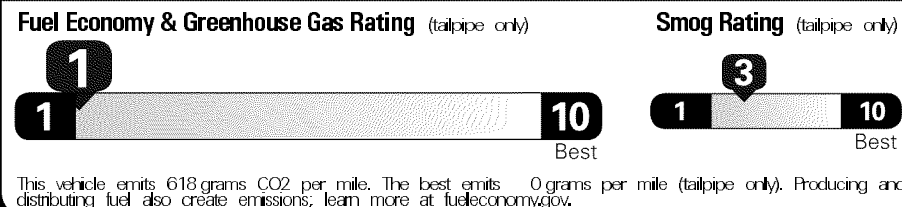

You spend $7,000
more in fuel costs over 5 years compared to the average new vehicle.

Annual fuel cost $2,900