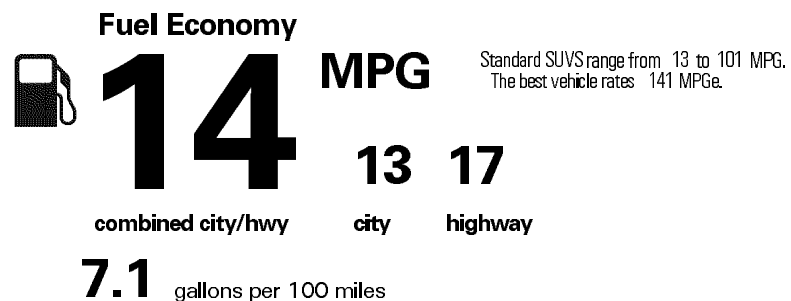

STANDARD EQUIPMENT

- MECHANICAL & PERFORMANCE**
- 5.7L V8 DOHC 32V w/Dual VVT-i, 381 HP/401 Lb.-Ft. Torque, 8-spd A/T
 - Full-Time 4WD w/A-TRAC and Torsen Locking Limited-Slip Center Differential
 - Kinetic Dynamic Suspension System (KDSS)
 - Multi-Terrain Select; Hill-Start Assist Ctrl; CRAWL Ctrl w/Off-Road Turn Assist
 - 18-in. Alloy Wheels
- SAFETY & CONVENIENCE**
- Multi-Terrain Monitor
 - Toyota Safety Sense P: Pre-Collision Sys w/Pedestrian Detection, Dynamic Radar Cruise Control, Lane Departure Alert, Automatic High Beams
 - Trailer Sway Control (TSC)
 - 10 Airbags
 - Smart Key System w/ Push Button Start
 - Front and Rear Parking Assist
 - Blind Spot Monitor with Rear Cross Traffic Alert
- EXTERIOR**
- LED Headlights w/LED DRL & Fog Lights
 - Rain Sensing Windshield Wipers
 - Windshield Wiper De-Icer & Pwr Moonroof
- INTERIOR**
- Premium Audio w/ Integrated Navigation, 9-in. Touch Screen, JBL 14 Speakers, Subwoofer & Amplifier, HandsFree Bluetooth Phone/Music, SiriusXM w/3-Month All Access Trial
 - Auto 4-Zone Climate Control w/Air Filter
 - Center Cooler Box
 - 8-Pass Perforated Leather-Trimmed Seats
 - Power 10-Way (w/ Memory) Dr & 8-Way Fr Passenger, Heated & Ventilated Seats
 - Heated Second Row Outside Seats
 - Heated Leather Steering Wheel
- ***Full Tank of Gas***

MANUFACTURER'S SUGGESTED RETAIL PRICE \$85,515.00

OPTIONAL EQUIPMENT

- FE 50 State Emissions
- IT Terra Semi-Aniline Perforated Leather

EPA DOT Fuel Economy and Environment

Gasoline Vehicle

You spend \$7,000
 more in fuel costs over 5 years compared to the average new vehicle.