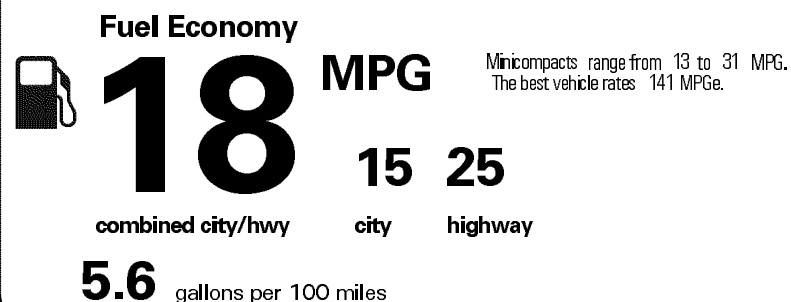

\$101,000.00

EPA DOT Fuel Economy and Environment

Gasoline Vehicle

You spend \$6,000 more in fuel costs over 5 years compared to the average new vehicle.

Annual fuel cost \$2,700

Actual results will vary for many reasons, including driving conditions and how you drive and maintain your vehicle. The average new vehicle gets 27 MPG and costs \$7,500 to fuel over 5 years. Cost estimates are based on 15,000 miles per year at \$3.25 per gallon. MPGe is miles per gasoline gallon equivalent. Vehicle emissions are a significant cause of climate change and smog.

You spend \$ 6,000 more in fuel costs over 5 years compared to the average new vehicle.

Annual fuel cost \$ 2,700

Fuel Economy & Greenhouse Gas Rating (tailpipe only) **3** **Smog Rating** (tailpipe only) **5**