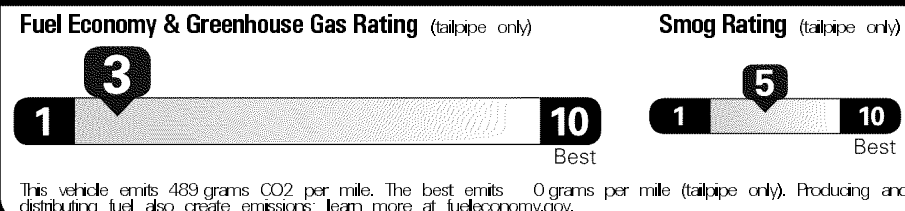

\$101,000.00

EPA DOT Fuel Economy and Environment

Gasoline Vehicle

You spend \$6,000 more in fuel costs over 5 years compared to the average new vehicle.

Annual fuel cost \$2,700

Actual results will vary for many reasons, including driving conditions and how you drive and maintain your vehicle. The average new vehicle gets 27 MPG and costs \$7,500 to fuel over 5 years. Cost estimates are based on 15,000 miles per year at \$3.25 per gallon. MPGe is miles per gasoline gallon equivalent. Vehicle emissions are a significant cause of climate change and smog.