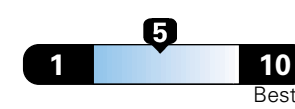

This vehicle emits 357 grams CO2 per mile. The best emits 0 grams per mile (tailpipe only). Producing and distributing fuel also creates emissions; learn more at fuel economy.gov.

Actual results will vary for many reasons, including driving conditions and how you drive and maintain your vehicle. The average new vehicle gets 27 MPG and cost $7,000 to fuel over 5 years. Cost estimates are based on 15,000 miles per year at $2.55 per gallon. MPGe is miles per gasoline gallon equivalent. Vehicle emissions are a significant cause of climate change and smog.

fuel economy.gov

Calculate personalized estimates and compare vehicles