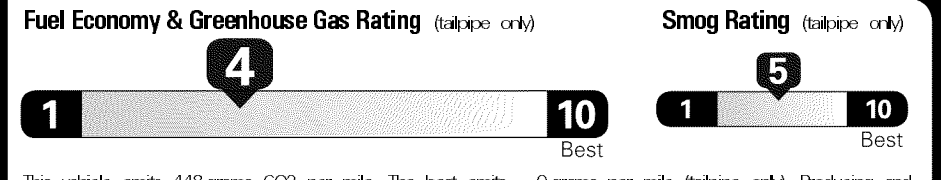

1. **SAFETY & CONVENIENCE**
2. Toyota Safety Sense P: Pre-Collision Sys w/Pedestrian Detection, Dynamic Radar Cruise Control, Lane Departure Alert Automatic High Beams
   - Star Safety System: Vehicle Stability Control, Traction Control, Anti-Lock Brake System with EBD, Brake Assist and Smart Stop Technology
   - Dr & Fr Pass Advanced Airbag System Seat-Mounted Side & Side Curtain Airbags

1. **EXTERIOR**
2. 16" Machined Contrast Alloy Wheels
   - Smart Key System on front driver & passenger door

1. **INTERIOR**
2. Fabric-trimmed seats; 10-way power adj driver seat including 2-way lumbar
   - Audio - 8" Touch Screen, 6 Speakers, HandsFree Bluetooth Phone/Music, USB Media Port, USB Charge-Ports SiriusXM w/3-Month All Access Trial Android Auto & Apple CarPlay Compatible
   - Connected Services: Safety Connect with 1-year Trial, Wi-Fi Connect with up to 2 GB within 3-mo Trial
   - Rear Backup Camera

MANUFACTURER'S SUGGESTED RETAIL PRICE **$36,965.00**

OPTIONAL EQUIPMENT

- FE 50 State Emissions
- H6 Rent A Car Program
- H8 Fleet Credit
- XX Drop Ship Indicator

EPA DOT Fuel Economy and Environment

Gasoline Vehicle

Fuel Economy

20 MPG Small Pickups range from 17 to 23 MPG. The best vehicle rates 136 MPGe.

18 city **22** highway

5.0 gallons per 100 miles

You spend $2,500

more in fuel costs over 5 years

compared to the average new vehicle.

Annual fuel cost

$2,000

Actual results will vary for many reasons, including driving conditions and how you drive and maintain your vehicle. The average new vehicle gets 27 MPG and costs $7,500 to fuel over 5 years. Cost estimates are based on 15,000 miles per year at $2.70 per gallon. MPGe is miles per gasoline gallon equivalent. Vehicle emissions are a significant cause of climate change and smog.

fueleconomy.gov
Calculate personalized estimates and compare vehicles

TOTAL $38,085.00

DELIVERY, PROCESSING AND HANDLING FEE 1,120.00

The New Vehicle Limited Warranty provides 3-year/36,000 mile basic coverage, 5-year/60,000 mile powertrain coverage, plus 5-year/unlimited mile corrosion perforation coverage. See Warranty and Maintenance Guide for details. An extended service contract may be available for the vehicle. Ask dealer for details. Manufacturer's suggested retail price includes manufacturer's recommended pre-delivery service. Gasoline, license and title fees, applicable federal, state and local taxes and dealer and distributor installed options and accessories are not included in the manufacturer's suggested retail price.

ToyotaCare, which covers normal factory scheduled maintenance for two years or 25,000 miles, whichever occurs first, is included as part of the sales price of the vehicle for qualifying buyers. See participating dealer for eligibility and coverage details.

Dealer Name / Address: 09163 HEADQUARTER TOYOTA 5895 N.W. 167TH STREET HIALEAH FL33015

Delivered by Truck to: 04762 ALAMO RAC 165 98TH AVE OAKLAND CA94603