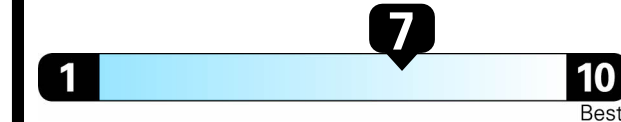

PACKAGES/OPTIONS

- Platinum Gray Metallic Exterior No Charge
- Titan Black & Palladium Gray Interior No Charge
- Monster Mats® (set of 4) w/ Trunk Liner & CarGo Blocks $235.00
- Roadside Assistance Kit $85.00
- First Aid Kit $35.00
- 6-Speed Automatic Transmission No Charge

Destination Charge **$850.00**

Total Price: $20,850.00

Fuel, license, title fees, taxes and dealer-installed accessories are not included.

This vehicle is equipped with bumpers that can withstand an impact of 2.5 miles per hour with no damage to the vehicle's body and safety systems, although the bumper and related components may sustain damage. The bumper system on this vehicle conforms to the current Federal bumper standard of 2.5 miles per hour.

EPA DOT Fuel Economy and Environment

Gasoline Vehicle

Fuel Economy
32 MPG
combined city/hwy city highway
3.1 gallons per 100 miles

Compact Cars range from 14 to 107 MPG. The best vehicle rates 136 MPGe.

You save $1,250
in fuel costs over 5 years compared to the average new vehicle.

Annual fuel cost $1,100

Fuel Economy & Greenhouse Gas Rating (tailpipe only)