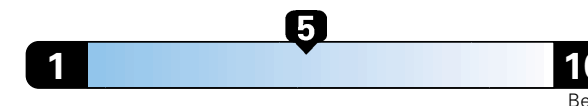

This vehicle emits 371 grams CO2 per mile. The best emits 0 grams per mile (tailpipe only). Producing and distributing fuel also creates emissions; learn more at fuelconomy.gov.

Actual results will vary for many reasons, including driving conditions and how you drive and maintain your vehicle. The average new vehicle gets 27 MPG and cost $7,500 to fuel over 5 years. Cost estimates are based on 15,000 miles per year at $2.70 per gallon. MPGe is miles per gasoline gallon equivalent. Vehicle emissions are a significant cause of climate change and smog.

fuelconomy.gov

Calculate personalized estimates and compare vehicles