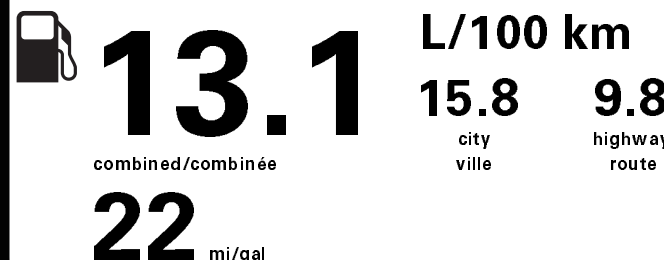

Gasoline Vehicle
Véhicule à essence

Fuel Consumption / Consommation de carburant

Annual fuel COST

for an annual distance of 20,000 km, and an average fuel price of \$0.93 per litre

\$ 2 437

Coût annuel en carburant