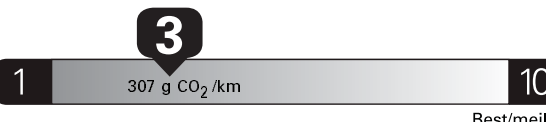

Annual fuel COST

for an annual distance of 20,000 km, and an average fuel price of $0.93 per litre

$ 2 437

Coût annuel en carburant

pour une distance annuelle de 20 000 km, et un prix moyen du carburant de 0,93 $ par litre

Subcompact cars range from /
Les voitures sous-compactes font
entre

1.9 - 16.0 L_e /100 km

L_e is gasoline litre equivalent
L_e signifie litre équivalent d'essence

Carbon Dioxide Rating / Indice de dioxyde de carbone