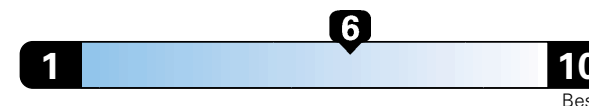

ALFA ROMEO GIULIA SPORT RWD

2019 MODEL YEAR

THIS VEHICLE IS MANUFACTURED TO MEET SPECIFIC UNITED STATES REQUIREMENTS. THIS VEHICLE IS NOT MANUFACTURED FOR SALE OR REGISTRATION OUTSIDE OF THE UNITED STATES.

MANUFACTURER'S SUGGESTED RETAIL PRICE OF THIS MODEL INCLUDING DEALER PREPARATION

Base Price: **$38,195**

ALFA GIULIA RWD

Exterior Color: Alfa Black Exterior Paint

Interior Color: Black / Red Interior Colors

Interior: Leather Seats

Engine: 2.0L 280HP Turbocharged I4 Engine

Transmission: 8-Speed Automatic Transmission

STANDARD EQUIPMENT (UNLESS REPLACED BY OPTIONAL EQUIPMENT)

FUNCTIONAL/SAFETY FEATURES

- Dual Advanced Front Airbags
- Supplemental Side-Curtain Front and Rear Airbags
- LATCH Ready Child Seat Anchor System
- Rear Back-Up Camera
- Rear Parking Assist Sensors
- Passive Entry / Keyless Go™
- Remote-Start System
- Stop / Start System
- Alfa DNA Drive Mode System
- Sport Suspension
- Carbon Fiber Drive Shaft
- Cruise Control
- Power Folding Heated Mirrors
- Rain-Sensitive Windshield Wipers
- Universal Garage-Door Opener
- Remote Trunk Lid Release

INTERIOR FEATURES

- 6.5-Inch AM / FM Radio with Bluetooth®
- Apple CarPlay®
- Google Android Auto™
- Bluetooth® Handsfree Phone and Audio
- Cluster 7.0-Inch TFT Color Display
- 8-Speaker Audio System
- USB Media Input Hub w/ Aux
- 12-Volt Center Console Power Outlet
- Leather-Wrapped Steering Wheel
- Steering Wheel Mounted Audio Controls
- Power Adjust 6-Way Driver Seat
- Power Adjust 6-Way Front Passenger Seat
- Power 4-Way Driver Lumbar Adjust
- Power 4-Way Passenger Lumbar Adjust
- Driver Seat Memory
- 40 / 20 / 40 Rear Seat with Ski Pass-Through
- Alfa Romeo Bright Door Sills
- Ambient Lighting Package
- Auto-Dimming Rear View Inside Mirror
- A/C Auto Temperature Control w/ Dual Zone Control
- Driver Side Instrument Panel Storage Bin