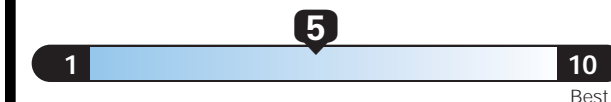

Fuel Economy & Greenhouse Gas Rating (tailpipe only)

Smog Rating (tailpipe only)

This vehicle emits 368 grams CO2 per mile. The best emits 0 grams per mile (tailpipe only). Producing and distributing fuel also creates emissions; learn more at fuel economy.gov

Actual results will vary for many reasons, including driving conditions and how you drive and maintain your vehicle. The average new vehicle gets 25 MPG and cost $9,000 to fuel over 5 years. Cost estimates are based on 15,000 miles per year at $3.00 per gallon. MPGe is miles per gasoline gallon equivalent. Vehicle emissions are a significant cause of climate change and smog.

fuel economy.gov

Calculate personalized estimates and compare vehicles

Smartphone QR Code™