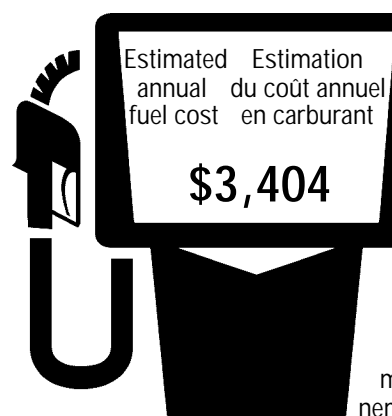

Estimated annual fuel cost

$3,404

HIGHWAY / ROUTE*
11.7 24

L/100 km mi/gal

*Les cotes reflètent des
NOUVELLES méthodes d'essai
vehicules.nrcan.gc.ca

These estimates are based on the Government of Canada's approved criteria and testing methods. The actual fuel consumption of this vehicle may vary. Refer to the Fuel Consumption Guide.

Canada

Données obtenues selon les critères et méthodes d'essais approuvés par le Gouvernement du Canada. La consommation réelle de carburant de ce véhicule peut varier. Consultez le Guide de consommation de carburant.

Demandez le GUIDE DE CONSOMMATION DE CARBURANT
à votre concessionnaire ou composez le 1-800-387-2000.