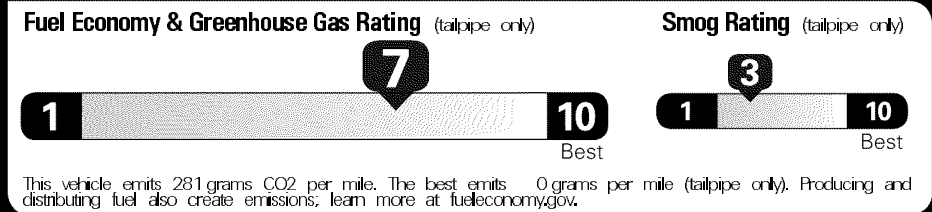

EXTERIOR
- Bi-LED Headlights
- LED Daytime Running Lights In Headlight
- Color-Keyed Heated Power Outside Mirrors

INTERIOR
- Premium Fabric-Trimmed 6-Way Adj Dr Seat
4-Way Adj Fr Pass Seat w/Seatback Pocket
- Entune Audio w/6.1-in Touch-screen incl Entune Multimedia Bundle (AUX/USB/BT/Adv Voice Recognition), Siri Eyes Free
- 3.5-in Monochrome TFT Multi-Info Display
- Integrated Backup Camera w/Projected Pth
- Steering Wheel w/ Audio & Bluetooth Hands-Free Phone Voice Command Controls
- Auto Climate Control w/ Pollen Filter and Push Button Controls
- Remote Keyless Entry System
- Power Door Locks and Windows
Full Tank of Gas

MANUFACTURER'S SUGGESTED RETAIL PRICE **$18,985.00**

OPTIONAL EQUIPMENT
FE 50 State Emissions
EF Rear Bumper Protector 79.00
2T All Weather Floor Liners/Cargo Tray 249.00

EPA DOT Fuel Economy and Environment

Gasoline Vehicle

Fuel Economy
32 MPG
Midsize Cars range from 14 to 136 MPG. The best vehicle rates 136 MPGe.
28 city **36** highway
3.1 gallons per 100 miles

You save $1,250
in fuel costs over 5 years compared to the average new vehicle.

Annual fuel Cost
$1,100

Actual results will vary for many reasons, including driving conditions and how you drive and maintain your vehicle. The average new vehicle gets 27 MPG and costs $6,750 to fuel over 5 years. Cost estimates are based on 15,000 miles per year at $2.40 per gallon. MPGe is miles per gasoline gallon equivalent. Vehicle emissions are a significant cause of climate change and smog.

fuelconomy.gov
Calculate personalized estimates and compare vehicles

DELIVERY, PROCESSING AND HANDLING FEE 895.00

TOTAL $20,208.00

The New Vehicle Limited Warranty provides 3-year/36,000 mile basic coverage, 5-year/60,000 mile powertrain coverage, plus 5-year/unlimited mile corrosion perforation coverage. See Warranty and Maintenance Guide for details. An extended service contract may be available for the vehicle. Ask dealer for details. Manufacturer's suggested retail price includes manufacturer's recommended pre-delivery service. Gasoline, license and title fees, applicable federal, state and local taxes and dealer and distributor installed options and accessories are not included in the manufacturer's suggested retail price.

ToyotaCare, which covers normal factory scheduled maintenance for two years or 25,000 miles, whichever occurs first, is included as part of the sales price of the vehicle for qualifying buyers. See participating dealer for eligibility and coverage details.

Delivered by Truck to: 04102
TOYOTA OF HOLLYWOOD
6000 HOLLYWOOD BLVD.
LOS ANGELES CA90028