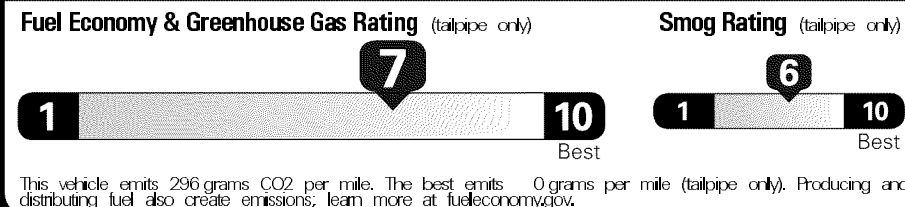

EXTERIOR
- LED Headlights
- LED Daytime Running Lights
- 17-in. Steel Wheels w/ Covers

INTERIOR
- Audio - 7" Touch-Screen, 6 Spkrs, HandsFree Bluetooth Phone/Music, USB Media Port, SiriusXM w/ 3-Month All Access Trial, Android Auto & Apple CarPlay Compatible
- Fabric Seats
- Remote Keyless Entry

- For Full Product Details, Please Visit Toyota.com/RAV4
Full Tank of Gas

MANUFACTURER'S SUGGESTED RETAIL PRICE $25,950.00

OPTIONAL EQUIPMENT

FE	50 State Emissions	
BD	Blind Spot Monitor w/ Rear Cross-Traffic Alert - Includes Color-Keyed Heated Power Outside Mirrors w/ Turn Signal & Blind Spot Warning Indicators	590.00
TC	Rear Cargo Area Cover	90.00
3J	Blackout Emblem Overlays	129.00
CF	Carpet Floor Mats/Cargo Mat	269.00
MF	Mudguard	129.00

EPA DOT Fuel Economy and Environment

Gasoline Vehicle

Fuel Economy
30 MPG
Small SUVs range from 16 to 120 MPG. The best vehicle rates 136 MPG.
27 35
combined city/hwy city highway
3.3 gallons per 100 miles

You save $ 750
in fuel costs over 5 years compared to the average new vehicle.

Annual fuel cost $ 1,350

fueleconomy.gov
Calculate personalized estimates and compare vehicles

DELIVERY, PROCESSING AND HANDLING FEE 1,120.00

TOTAL $28,277.00

The New Vehicle Limited Warranty provides 3-year/36,000 mile basic coverage, 5-year/60,000 mile powertrain coverage, plus 5-year/unlimited mile corrosion perforation coverage. See Warranty and Maintenance Guide for details. An extended service contract may be available for the vehicle. Ask dealer for details. Manufacturer's suggested retail price includes manufacturer's recommended pre-delivery service. Gasoline, license and title fees, applicable federal, state and local taxes and dealer and distributor installed options and accessories are not included in the manufacturer's suggested retail price.

ToyotaCare, which covers normal factory scheduled maintenance for two years or 25,000 miles, whichever occurs first, is included as part of the sales price of the vehicle for qualifying buyers. See participating dealer for eligibility and coverage details.

Delivered by Truck to: 21061
LAFONTAINE TOYOTA
2027 S TELEGRAPH RD
DEARBORN MI48124