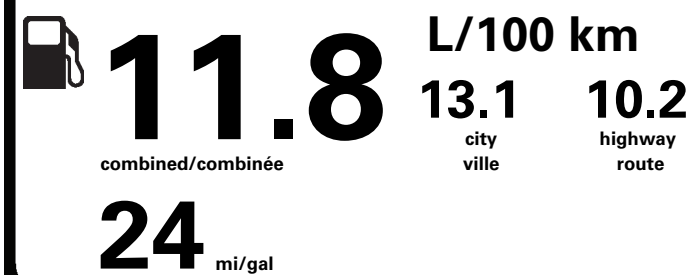

SAFETY/SECURITY

- AIRBAGS, DRIVER & PASS
- AIR BAGS, SIDE
- PASSIVE ANTI-THEFT SYSTEM
- ROLL STABILITY CONTROL
- SAFETY BELTS, ADJUSTABLE
- SOS POST CRASH ALERT SYST

WARRANTY

- 3 YR/60,000 KM BASIC
- 5YEAR/100,000 KM POWERTRAIN
- ROADSIDE ASSISTANCE 24 HRS

INCLUDED ON THIS VEHICLE

EQUIPMENT GROUP 502A

- LARIAT SERIES
- B&O SOUND SYSTEM
- VOICE-ACTIVATED NAVIGATION
- 2ND ROW HEATED SEATS
- HEATED STEERING WHEEL

OPTIONAL EQUIPMENT/OTHER

- 2020 MODEL YEAR
- FEDERAL EXCISE TAX 100.00
- 275/55R-20 BSW ALL-TERRAIN 700.00
- 3.55 RATIO REGULAR AXLE NO CHARGE
- 6600# GVWR PACKAGE 1,750.00
- TWIN PANEL MOONROOF
- TRAILER TOW PACKAGE
- TAILGATE STEP 400.00
- 20" 6-SPOKE DARK ALLOY WHEEL NO CHARGE
- 136 LITRE/ 36 GALLON FUEL TANK
- LARIAT SPORT PACKAGE NO CHARGE
- LEATHER BUCKET SEATS W/CONSOLE NO CHARGE

(MSRP)*

4,840.00

PRICE INFORMATION

BASE PRICE $59,549.00
TOTAL OPTIONS/OTHER 7,790.00

TOTAL VEHICLE & OPTIONS/OTHER 67,339.00
DESTINATION & DELIVERY 1,950.00

TOTAL BEFORE REDUCTIONS 69,289.00
LAR 502A W/2.7L DISCOUN - 1,500.00

TOTAL REDUCTIONS - 1,500.00

"THIS VEH. NOT INTENDED FOR SALE OR REGISTRATION IN US" RETAIL PRICES EXCLUDE GST/HST

(MSRP)*

Fuel Consumption / Consommation de carburant