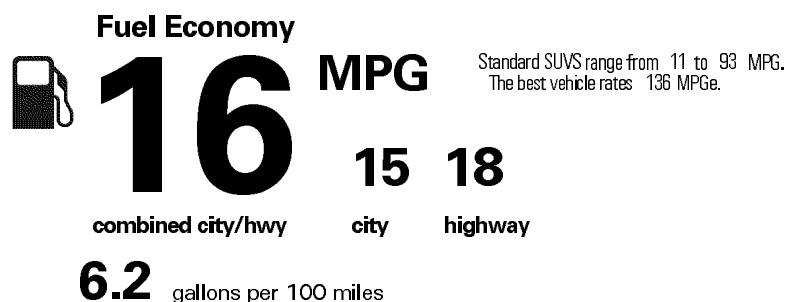

\$52,155.00

EPA DOT Fuel Economy and Environment

Gasoline Vehicle

You spend \$6,250 more in fuel costs over 5 years compared to the average new vehicle.

Annual fuel cost \$2,600

Actual results will vary for many reasons, including driving conditions and how you drive and maintain your vehicle. The average new vehicle gets 27 MPG and costs \$6,750 to fuel over 5 years. Cost estimates are based on 15,000 miles per year at \$2.80 per gallon. MPGe is miles per gasoline gallon equivalent. Vehicle emissions are a significant cause of climate change and smog.