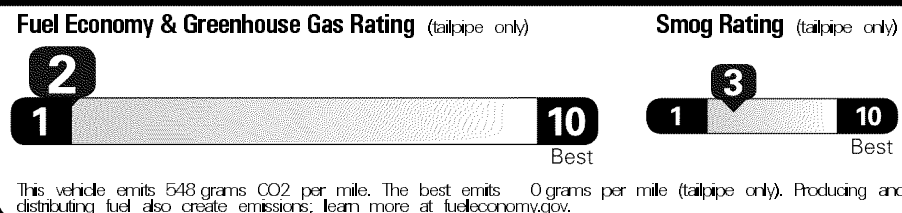

\$52,155.00

EPA DOT Fuel Economy and Environment

Gasoline Vehicle

You spend \$6,250 more in fuel costs over 5 years compared to the average new vehicle.

Annual fuel cost \$2,600

Actual results will vary for many reasons, including driving conditions and how you drive and maintain your vehicle. The average new vehicle gets 27 MPG and costs \$6,750 to fuel over 5 years. Cost estimates are based on 15,000 miles per year at \$2.80 per gallon. MPGe is miles per gasoline gallon equivalent. Vehicle emissions are a significant cause of climate change and smog.