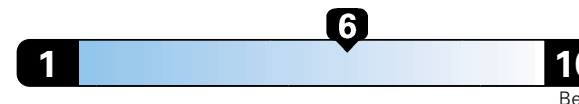

ALFA ROMEO GIULIA TI SPORT RWD

2019 MODEL YEAR

THIS VEHICLE IS MANUFACTURED TO MEET SPECIFIC UNITED STATES REQUIREMENTS. THIS VEHICLE IS NOT MANUFACTURED FOR SALE OR REGISTRATION OUTSIDE OF THE UNITED STATES.

MANUFACTURER'S SUGGESTED RETAIL PRICE OF THIS MODEL INCLUDING DEALER PREPARATION

Base Price: $40,195

ALFA GIULIA TI RWD

Exterior Color: Silverstone Gray Metallic Exterior Paint

Interior Color: Black / Red Interior Colors

Interior: Sport Leather Seats

Engine: 2.0L 280HP Turbocharged I4 Engine

Transmission: 8-Speed Automatic Transmission

STANDARD EQUIPMENT (UNLESS REPLACED BY OPTIONAL EQUIPMENT)

FUNCTIONAL/SAFETY FEATURES

- Dual Advanced Front Airbags
- Supplemental Side-Curtain Front and Rear Airbags
- LATCH Ready Child Seat Anchor System
- Rear Back-Up Camera
- Front / Rear Park-Assist Sensors
- Passive Entry / Keyless Go™
- Remote-Start System
- Stop / Start System
- Alfa DNA Drive Mode System
- Sport Suspension
- Carbon Fiber Drive Shaft
- Power Folding Heated Mirrors
- Rain-Sensitive Windshield Wipers
- Heated Washer Nozzles
- Universal Garage-Door Opener
- Remote Trunk Lid Release

INTERIOR FEATURES