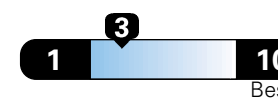

3.7 gallons per 100 miles

You spend
\$1,250
in fuel costs
over 5 years
compared to the
average new vehicle.

Annual fuel cost
\$1,650

Fuel Economy & Greenhouse Gas Rating (tailpipe only)

Smog Rating (tailpipe only)