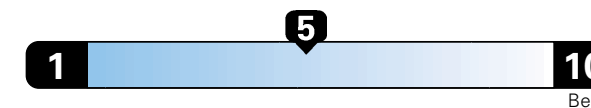

ALFA ROMEO STELVIO TI SPORT AWD

2019 MODEL YEAR

THIS VEHICLE IS MANUFACTURED TO MEET SPECIFIC UNITED STATES REQUIREMENTS. THIS VEHICLE IS NOT MANUFACTURED FOR SALE OR REGISTRATION OUTSIDE OF THE UNITED STATES.

MANUFACTURER'S SUGGESTED RETAIL PRICE OF THIS MODEL INCLUDING DEALER PREPARATION

Base Price: $44,195

ALFA STELVIO TI AWD
Exterior Color: Alfa White Exterior Paint
Interior Color: Black / Red Interior Colors
Interior: Sport Leather Seats
Engine: 2.0L 280HP Turbocharged I4 Engine
Transmission: 8-Speed Automatic Transmission

STANDARD EQUIPMENT (UNLESS REPLACED BY OPTIONAL EQUIPMENT)

FUNCTIONAL/SAFETY FEATURES

Supplemental Front Seat-Mounted Side Airbags
LATCH Ready Child Seat Anchor System
Rear Back-Up Camera
Front / Rear Park-Assist Sensors
Remote Keyless Entry
Pushbutton Start
Remote-Start System
Stop / Start System
Alfa DNA Drive Mode System
Carbon Fiber Drive Shaft
Power Folding Heated Mirrors
Rain-Sensitive Windshield Wipers
Heated Washer Nozzles
Power Liftgate with Remote Liftgate Release
Hill Descent Control
Tire Service Kit

INTERIOR FEATURES

8.8-Inch AM / FM Bluetooth® Radio
Apple CarPlay®
Google Android Auto™
SiriusXM® with 1-Year Radio Sub Call 800-643-2112
Cluster 7.0-Inch TFT Color Display
8-Speaker Audio System
Media Input Hub with Aux
Dual Rear Charge USB Ports
12-Volt Center Console Power Outlet
Dark Gray Oak Wood Interior Trim
Leather-Wrapped Steering Wheel
Steering Wheel Mounted Audio Controls
Heated Steering Wheel
Heated Front Seats
Power 6-Way Driver Seat
Power 6-Way Front Passenger Seat
Power 4-Way Driver Lumbar Adjust
Power 4-Way Passenger Lumbar Adjust
Ambient Lighting Package
A/C Auto Temperature Control w/Dual Zone Control

EXTERIOR FEATURES