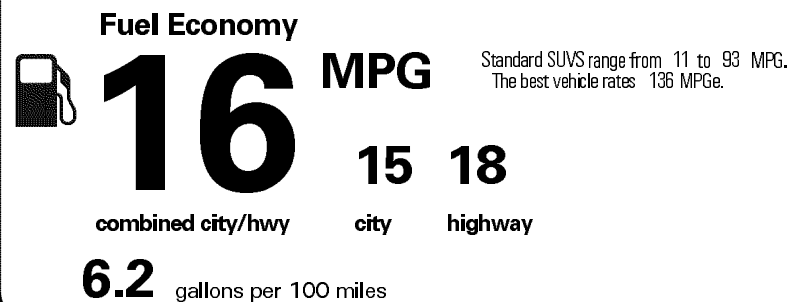

\$51,855.00

EPA DOT Fuel Economy and Environment

Gasoline Vehicle

You spend \$6,250 more in fuel costs over 5 years compared to the average new vehicle.

Actual results will vary for many reasons, including driving conditions and how you drive and maintain your vehicle. The average new vehicle gets 27 MPG and costs \$6,750 to fuel over 5 years. Cost estimates are based on 15,000 miles per year at \$2.80 per gallon. MPGe is miles per gasoline gallon equivalent. Vehicle emissions are a significant cause of climate change and smog.