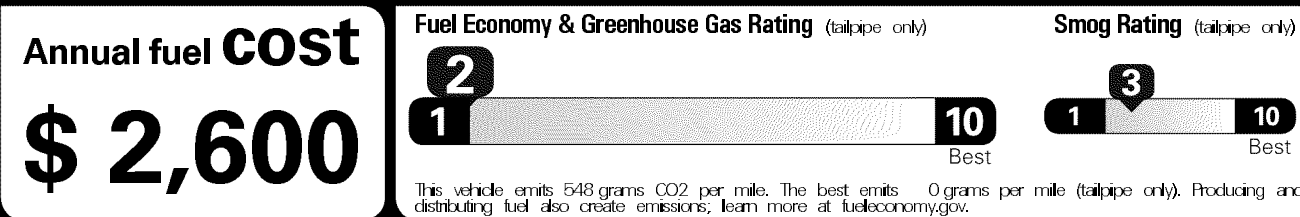

MANUFACTURER'S SUGGESTED RETAIL PRICE

- ** Blind Spot Monitor with Rear Cross-Traffic Alert power retracting/auto-dimming outer mirrors 800.00
- ** Headlamp washers 100.00
- ** Premium Package w/Captain's Chairs 18" split-six spoke alloy wheels, LED foglamps, rain-sensing wipers, windshield deicer, Intuitive Parking Assist, Navigation Package, leather-trimmed seats, Mahogany wood trim, heated/ventilated front seats, heated 2nd row tilt/slide captain's chairs, 3-zone automatic climate control 4,770.00
- ** Cargo-area tonneau cover 150.00
- ** Mahogany wood & leather-trimmed steering wheel and shift knob 310.00
- ** Door Edge Guards 140.00
- ** Tow Hitch with Ball Mount 654.00
- ** Exhaust Tip 129.00
- ** Cargo Net/Cargo Mat/Wheel Locks & Key Gloves 260.00

\$51,855.00

EPA DOT Fuel Economy and Environment

Gasoline Vehicle

You spend \$6,250 more in fuel costs over 5 years compared to the average new vehicle.

Actual results will vary for many reasons, including driving conditions and how you drive and maintain your vehicle. The average new vehicle gets 27 MPG and costs \$6,750 to fuel over 5 years. Cost estimates are based on 15,000 miles per year at \$2.80 per gallon. MPGe is miles per gasoline gallon equivalent. Vehicle emissions are a significant cause of climate change and smog.