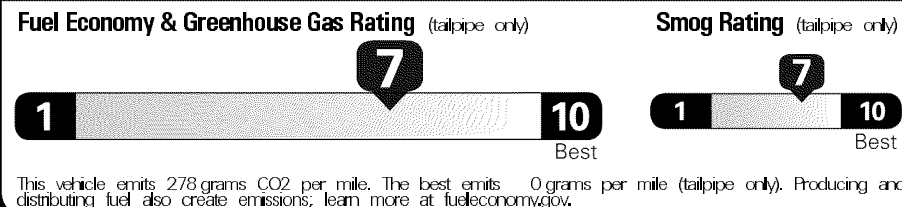

1. **EXTERIOR**
2. 18" Black Machined-Finish Alloy Wheels with P235/45R18 Tires
   - Bi-LED Combination Headlights w/Auto On/Off Feature
   - LED DRLs w/On/Off Feature
   - Black Front Grille w/Sport Mesh Insert
   - Color-Keyed Rear Spoiler
   - Single Exhaust w/Dual Chrome Tips
   - Color-Keyed Power Outside Mirrors

1. **INTERIOR**
2. Entune 3.0 Audio w/App Suite 7" Touch Screen, 6 Speakers, HandsFree Bluetooth Phone/Music, USB Media Port, Siri Eyes Free, Apple CarPlay Compatible
   - Sport Fabric SofTex-Trimmed Seats w/8-Way Power Driver Seat w/Lumbar Support
   - Leather-Trimmed Steering Wheel w/Paddle Shifters & Audio, Bluetooth Phone & Voice Command Cntrls
   - Backup Camera w/Projected Path
   - 4.2" TFT Multi-Information Display
   - Single-Zone Auto Climate Control
   - Remote Keyless Entry System
   - ***Full Tank of Gas***

MANUFACTURER'S SUGGESTED RETAIL PRICE $25,800.00

1. **OPTIONAL EQUIPMENT**
2. FE 50 State Emissions
   - BK Nightshade Special Edition Package 700.00
   - CF. Black 18" Wheels, Mirror Caps, Shark-Fin Antenna, Rear Spoiler, Window Moulding, Door Handles, and Rear Badges Carpet /Trunk Mat Set 264.00

EPA DOT Fuel Economy and Environment

Gasoline Vehicle

Fuel Economy

32 MPG Midsized Cars range from 12 to 136 MPG. The best vehicle rates 136 MPGe.

28 **39**
combined city/hwy city highway

3.1 gallons per 100 miles

You save $1,000
in fuel costs over 5 years compared to the average new vehicle.

Annual fuel Cost
$ 1,200

Actual results will vary for many reasons, including driving conditions and how you drive and maintain your vehicle. The average new vehicle gets 27 MPG and costs $7,000 to fuel over 5 years. Cost estimates are based on 15,000 miles per year at $2.55 per gallon. MPGe is miles per gasoline gallon equivalent. Vehicle emissions are a significant cause of climate change and smog.

fueleconomy.gov
Calculate personalized estimates and compare vehicles

TOTAL $27,694.00

The New Vehicle Limited Warranty provides 3-year/36,000 mile basic coverage, 5-year/60,000 mile powertrain coverage, plus 5-year/unlimited mile corrosion perforation coverage. See Warranty and Maintenance Guide for details. An extended service contract may be available for the vehicle. Ask dealer for details. Manufacturer's suggested retail price includes manufacturer's recommended pre-delivery service. Gasoline, license and title fees, applicable federal, state and local taxes and dealer and distributor installed options and accessories are not included in the manufacturer's suggested retail price.

ToyotaCare, which covers normal factory scheduled maintenance for two years or 25,000 miles, whichever occurs first, is included as part of the sales price of the vehicle for qualifying buyers. See participating dealer for eligibility and coverage details.

Delivered by Truck to: 02042
AUTONATION TOYOTA TEMPE
7970 S AUTOPLEX LOOP
TEMPE AZ85284