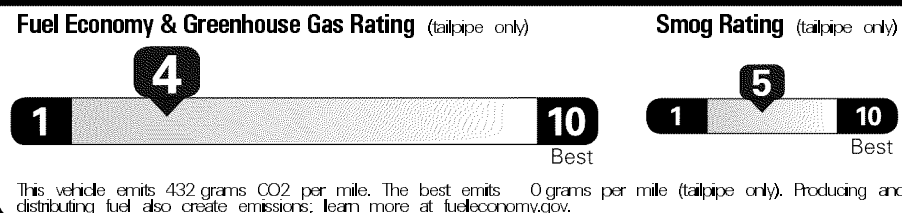

\$49,070.00

EPA DOT Fuel Economy and Environment

Gasoline Vehicle

You spend \$1,750 more in fuel costs over 5 years compared to the average new vehicle.

Annual fuel cost \$1,700

Actual results will vary for many reasons, including driving conditions and how you drive and maintain your vehicle. The average new vehicle gets 27 MPG and costs \$6,750 to fuel over 5 years. Cost estimates are based on 15,000 miles per year at \$2.40 per gallon. MPGe is miles per gasoline gallon equivalent. Vehicle emissions are a significant cause of climate change and smog.