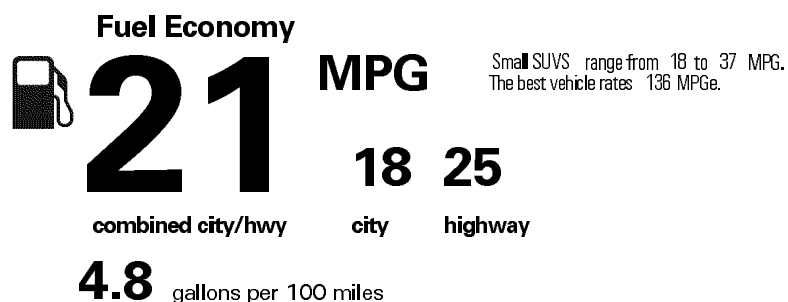

MANUFACTURER'S SUGGESTED RETAIL PRICE

- ** Blind Spot Monitor with Rear-Cross Traffic Braking and Intuitive Park Assist 1,065.00
- ** 20" Split-5-spoke Dark Silver Alloy with Machined Finish 1,170.00
- ** Touch Free Power Rear Door 200.00
- ** Heated and Ventilated Front Seats 640.00
- ** 12.3" Navigation System 12-speaker Premium Audio Package, Lexus Enform Destinations (1-year trial subscription included), Lexus Enform App Suite (Complimentary) 2,120.00
- ** Premium Package Includes: Wood Interior trim, Power Tilt/Slide Moonroof 810.00
- ** Heated Leather Steering Wheel 150.00
- ** Cargo Net,Cargo Mat,Wheel Locks & Key Glove 298.00
- ** Mudguards 155.00

\$49,070.00

EPA DOT Fuel Economy and Environment

Gasoline Vehicle

You spend \$1,750 more in fuel costs over 5 years compared to the average new vehicle.

Annual fuel cost \$1,700

Actual results will vary for many reasons, including driving conditions and how you drive and maintain your vehicle. The average new vehicle gets 27 MPG and costs \$6,750 to fuel over 5 years. Cost estimates are based on 15,000 miles per year at \$2.40 per gallon. MPGe is miles per gasoline gallon equivalent. Vehicle emissions are a significant cause of climate change and smog.