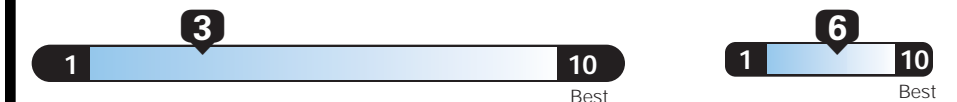

This vehicle emits 528 grams CO2 per mile. The best emits 0 grams per mile (tailpipe only). Producing and distributing fuel also creates emissions; learn more at fuel economy.gov

Actual results will vary for many reasons, including driving conditions and how you drive and maintain your vehicle. The average new vehicle gets 25 MPG and cost $9,000 to fuel over 5 years. Cost estimates are based on 15,000 miles per year at $3.15 per gallon. MPGe is miles per gasoline gallon equivalent. Vehicle emissions are a significant cause of climate change and smog.

fuel economy.gov
Calculate personalized estimates and compare vehicles