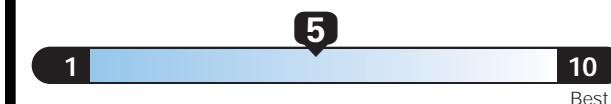

This vehicle emits 385 grams CO2 per mile. The best emits 0 grams per mile (tailpipe only). Producing and distributing fuel also creates emissions; learn more at fuel economy.gov

Actual results will vary for many reasons, including driving conditions and how you drive and maintain your vehicle. The average new vehicle gets 24 MPG and cost $11,000 to fuel over 5 years. Cost estimates are based on 15,000 miles per year at $3.50 per gallon. MPGe is miles per gasoline gallon equivalent. Vehicle emissions are a significant cause of climate change and smog.

fuel economy.gov

Calculate personalized estimates and compare vehicles

Smartphone
QR Code™