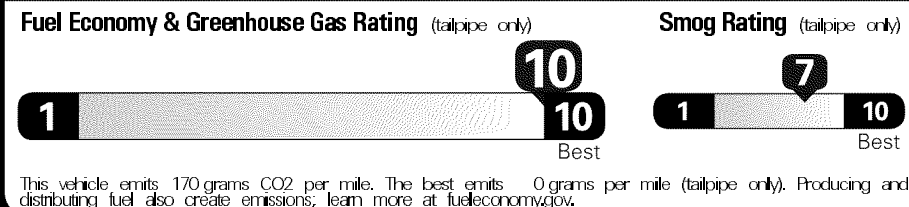

MANUFACTURER'S SUGGESTED RETAIL PRICE **$24,980.00**

OPTIONAL EQUIPMENT

FE 50 State Emissions
Z5 Preferred Accessory Package 382.00

GOVERNMENT 5-STAR SAFETY RATINGS

Overall Vehicle Score ★★★★★
Based on the combined ratings of frontal, side and rollover. Should ONLY be compared to other vehicles of similar size and weight.

Frontal Crash Driver Passenger ★★★★★
Based on the risk of injury in a frontal impact. Should ONLY be compared to other vehicles of similar size and weight.

Side Crash Front seat Rear seat ★★★★★
Based on the risk of injury in a side impact.

Rollover ★★★★★
Based on the risk of rollover in a single-vehicle crash.

Star ratings range from 1 to 5 stars (★★★★★) with 5 being the highest.
Source: National Highway Traffic Safety Administration (NHTSA)
www.safercar.gov or 1-888-327-4236

EPA DOT Fuel Economy and Environment

Gasoline Vehicle

Fuel Economy

52 MPG Midsize Cars range from 12 to 136 MPG. The best vehicle rates 136 MPGe.

1.9 gallons per 100 miles

54 city 50 highway

You save $3,250
in fuel costs over 5 years compared to the average new vehicle.

Annual fuel cost $750

fueleconomy.gov
Calculate personalized estimates and compare vehicles

TOTAL $26,292.00

The New Vehicle Limited Warranty provides 8-year/100,000 mile coverage for traction battery/specific hybrid components, 3-year/36,000 mile basic coverage, 5-year/60,000 mile powertrain coverage, plus 5-year/unlimited mile corrosion perforation coverage. Some components may have longer coverage under California emissions warranty (applicable in CA, CT, ME, MD, MA, NJ, NY, OR, PA, RI, VT, WA, and the District of Columbia). See Warranty and Maintenance Guide for details. An extended service contract may be available for the vehicle. Ask dealer for details. Manufacturer's suggested retail includes manufacturer's recommended pre-delivery service. Gasoline, license and title fees, applicable federal, state and local taxes and dealer and distributor installed options and accessories are not included in the manufacturer's suggested retail price. ToyotaCare, which covers normal factory scheduled maintenance for two years or 25,000 miles, whichever occurs first, is included as part of the sales price of the vehicle for qualifying buyers. See participating dealer for eligibility and coverage details.

Delivered by Truck to: 04167
THOUSAND OAKS TOYOTA
2401 THOUSAND OAKS BLVD
THOUSAND OAKS CA91362