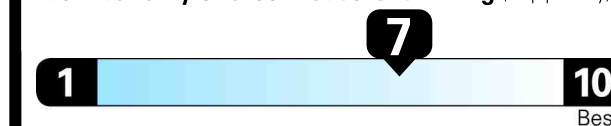

PACKAGES/OPTIONS

- Black Exterior
- Titan Black Cloth Interior
- 6-Speed Automatic Transmission
- Fleet Vehicle Not For Retail Sale

- No Charge
- No Charge
- No Charge
- No Charge

Destination Charge **$820.00**

Total Price: $22,095.00

Fuel, license, title fees, taxes and dealer-installed accessories are not included.

This vehicle is equipped with bumpers that can withstand an impact of 2.5 miles per hour with no damage to the vehicle's body and safety systems, although the bumper and related components may sustain damage. The bumper system on this vehicle conforms to the current Federal bumper standard of 2.5 miles per hour.

EPA DOT Fuel Economy and Environment

Gasoline Vehicle

Fuel Economy

29 MPG
combined city/hwy

25 MPG
city

36 MPG
highway

3.4 gallons per 100 miles

Compact Cars range from 14 to 116 MPG. The best vehicle rates 119 MPGe.

You save
$1,250
in fuel costs
over 5 years
compared to the average new vehicle.

Annual fuel cost
$1,550

Fuel Economy & Greenhouse Gas Rating (tailpipe only)