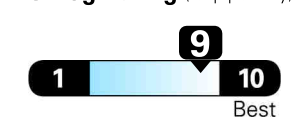

Smog Rating (tailpipe only)

This vehicle emits 305 grams of CO₂ per mile. The best emits 0 grams per mile (tailpipe only). Producing and distributing fuel also create emissions; learn more at fueleconomy.gov.

Actual results will vary for many reasons, including driving conditions and how you drive and maintain your vehicle. The average new vehicle gets 25 MPG and costs $9,000 to fuel over 5 years. Cost estimates are based on 15,000 miles per year at $3.00 per gallon. MPGe is miles per gasoline gallon equivalent. Vehicle emissions are a significant cause of climate change and smog.

fueleconomy.gov

Calculate personalized estimates and compare vehicles