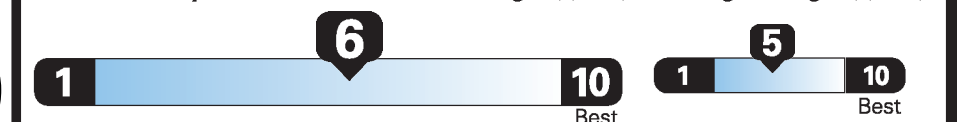

Fuel Economy

Small SUVs range from 16 to 120 MPG. The best vehicle rates 141 MPGe.

You save **\$250**

in fuel costs over 5 years compared to the average new vehicle.

Annual fuel cost **\$1,450**

Fuel Economy & Greenhouse Gas Rating (tailpipe only) Smog Rating (tailpipe only)