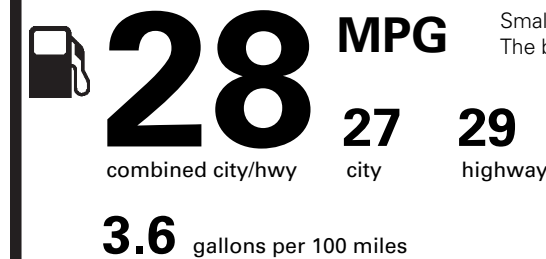

NO CHARGE
NO CHARGE

PRICE INFORMATION

BASE PRICE	\$23,450.00
TOTAL OPTIONS/OTHER	
TOTAL VEHICLE & OPTIONS/OTHER	23,450.00
DESTINATION & DELIVERY	1,245.00

EPA DOT Fuel Economy and Environment

Gasoline Vehicle

Fuel Economy

Small SUVs range from 16 to 120 MPG. The best vehicle rates 141 MPGe.

You save **\$250**

in fuel costs over 5 years compared to the average new vehicle.

Annual fuel cost **\$1,450**

Fuel Economy & Greenhouse Gas Rating (tailpipe only) Smog Rating (tailpipe only)