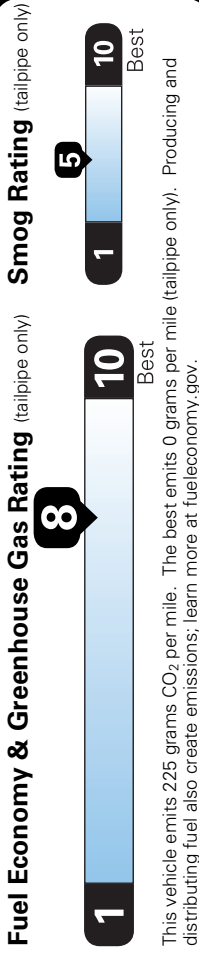

2021 MIRAGE ES
5-DOOR HATCHBACK
MYSTIC BLACK METALLIC / BLACK

1.2L DOHC 3CYL MIVEC
 CONTINUOUSLY VARIABLE TRANSMISSION
 50-STATE EMISSIONS STANDARD

Mechanical Features

- 1.2L MIVEC DOHC 3-cylinder
 - Electric power steering
 - Front MacPherson strut suspension with stabilizer bar
 - Rear torsion beam suspension
 - Front-Wheel Drive (FWD)
- Exterior Features**
- Halogen headlights
 - LED tail lights
 - LED high-mount stop light
 - Body-colored front and rear bumpers
 - Chrome grill accents
 - Body-colored folding side mirrors
 - Body-colored outer door handles
 - Body-colored liftgate handle
 - Side sill garnish
 - Roof spoiler
 - Front variable intermittent wipers
 - Rear intermittent wiper
 - 14-inch steel wheels with wheel covers
 - 165/65R14 all-season tires
 - Temporary spare tire

Additional Equipment

	INCLUDED
Full Tank of Gas	\$130.00
Accy Tonneau Cover	\$145.00
Accy Carpeted Floor Mats and Portfolio	\$190.00
Accy Armrest Console	

EPA DOT Fuel Economy and Environment Gasoline Vehicle

Annual fuel cost
\$1,050

This vehicle emits 225 grams CO₂ per mile. The best emits 0 grams per mile (tailpipe only). Producing and distributing fuel also create emissions; learn more at fueleconomy.gov.

*See participating Retailer for Limited Warranty and Roadside Assistance terms and conditions.

Parts Content Information

For vehicles in this carline:
 Major Sources of Parts Content: **THAILAND 92%**

For this vehicle:
 Final Assembly Point: **CHONBURI, THAILAND**
 Country of Origin: **THAILAND**
 Engine: **THAILAND**
 Transmission: **THAILAND**