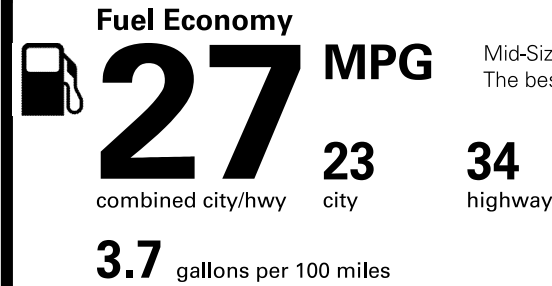

PACKAGES/OPTIONS

Deep Black Pearl Exterior	No Charge
Titan Black Interior	No Charge
Monster Mats® (set of 4) w/ Trunk Liner & VW CarGo Blocks	$235.00
Luggage Net	$100.00
Security Wheel Locks (set of 4)	$80.00
First Aid Kit	$35.00
6-Speed Automatic Transmission	No Charge

Destination Charge **$820.00**

Total Price: $29,265.00

Fuel, license, title fees, taxes and dealer-installed accessories are not included.

This vehicle is equipped with bumpers that can withstand an impact of 2.5 miles per hour with no damage to the vehicle's body and safety systems, although the bumper and related components may sustain damage. The bumper system on this vehicle conforms to the current Federal bumper standard of 2.5 miles per hour.

PARTS CONTENT INFORMATION

FOR VEHICLES IN THIS CARLINE:	FOR THIS VEHICLE:
U.S./CANADIAN	FINAL ASSEMBLY POINT:
PARTS CONTENT: 30%	CHATTANOOGA TN,U.S.A.
MAJOR SOURCES OF FOREIGN	COUNTRY OF ORIGIN:
PARTS CONTENT:	ENGINE: MEXICO
MEXICO: 29%	TRANSMISSION: JAPAN

NOTE: PARTS CONTENT DOES NOT INCLUDE FINAL ASSEMBLY, DISTRIBUTION OR OTHER NON-PARTS COSTS.

EPA DOT Fuel Economy and Environment

Gasoline Vehicle

Mid-Size Cars range from 13 to 114 MPG. The best vehicle rates 119 MPGe.

You save $250
in fuel costs over 5 years
compared to the average new vehicle.

Annual fuel cost $1,350