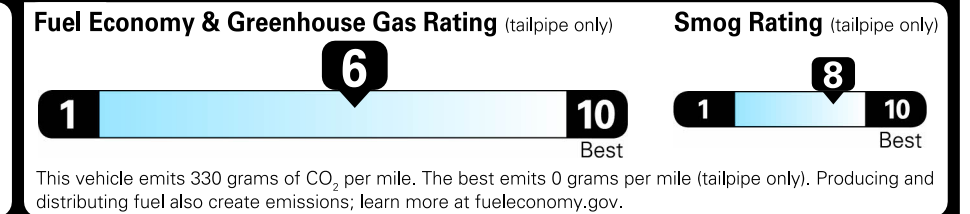

Actual results will vary for many reasons, including driving conditions and how you drive and maintain your vehicle. The average new vehicle gets 26 MPG and costs $7,000 to fuel over 5 years. Cost estimates are based on 15,000 miles per year at $2.45 per gallon. MPGe is miles per gasoline gallon equivalent. Vehicle emissions are a significant cause of climate change and smog.

fueleconomy.gov

Calculate personalized estimates and compare vehicles

SOLD TO: 422507
GALPIN VW OF SAN FERNANDO VALLEY
15421 ROSCOE BLVD
NORTH HILLS, CA 91343

SHIP TO: 422507
GALPIN VW OF SAN FERNANDO VALLEY
15421 ROSCOE BLVD
NORTH HILLS, CA 91343

Port of Entry: CHATTANOOGA
VIN: 1VWGT7A38HC030989

GOVERNMENT 5-STAR SAFETY RATINGS

Overall Vehicle Score ★★★★★

Based on the combined ratings of frontal, side and rollover. Should ONLY be compared to other vehicles of similar size and weight.

Frontal Crash Driver Passenger ★★★★★

Based on the risk of injury in a frontal impact. Should ONLY be compared to other vehicles of similar size and weight.

Side Crash Front Seat Rear Seat ★★★★★

Based on the risk of injury in a side impact.

Rollover ★★★★★

Based on the risk of rollover in a single-vehicle crash.

Star ratings range from 1 to 5 stars (★★★★★) with 5 being the highest.

Source: National Highway Traffic Safety Administration (NHTSA).

www.safercar.gov or 1-888-327-4236

Who better to get you into a Volkswagen than us? **Volkswagen Credit**

Disclaimer: The Monroney describes the vehicle features when the vehicle was first sold/leased to the customer and that as of the present day the actual features on the vehicle might differ from the ones listed on the Monroney label. The Monroney label is for view only purposes and must not be used to paste on the vehicle as a Monroney sticker for resale.