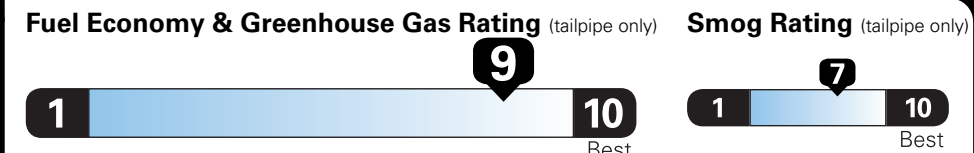

This vehicle emits 226 grams CO₂ per mile. The best emits 0 grams per mile (tailpipe only). Producing and distributing fuel also create emissions; learn more at fuel economy.gov.

Actual results will vary for many reasons, including driving conditions and how you drive and maintain your vehicle. The average new vehicle gets 26 MPG and costs $7000 to fuel over 5 years. Cost estimates are based on 15000 miles per year at 2.45 per gallon. MPGe is miles per gasoline gallon equivalent. Vehicle emissions are a significant cause of climate change and smog.

fuel economy.gov

Calculate personalized estimates and compare vehicles

10-year
100,000-mile
LIMITED POWERTRAIN WARRANTY

10 YEAR /100,000 MILE POWERTRAIN	7 YEAR /100,000 MILE ANTI-CORROSION/PERFORATION
5 YEAR /60,000 MILE BUMPER-TO-BUMPER	5 YEAR /UNLIMITED MILE ROADSIDE ASSISTANCE

Parts Content Information

For vehicles in this carline:
U.S./Canadian Major Sources of Parts Content: Foreign Parts Content:
0% **THAILAND 95%**

For this vehicle:
Final Assembly Point: **CHONBURI, THAILAND**
Country of Origin:
Engine: **THAILAND** Transmission: **THAILAND**

Note: Parts content does not include final assembly, distribution, or other non-parts costs.

GOVERNMENT 5-STAR SAFETY RATINGS

Overall Vehicle Score	Not Rated	
Based on the combined ratings of frontal, side and rollover. Should ONLY be compared to other vehicles of similar size and weight.		
Frontal Crash	Driver Passenger	★★★★★ ★★★★★
Based on the risk of injury in a frontal impact. Should ONLY be compared to other vehicles of similar size and weight.		
Side Crash	Front seat Rear seat	Not Rated Not Rated
Based on the risk of injury in a side impact.		
Rollover		★★★★★
Based on the risk of rollover in a single-vehicle crash.		

Star ratings range from 1 to 5 stars (★★★★★) with 5 being the highest. Source: National Highway Traffic Safety Administration (NHTSA). www.safercar.gov or 1-888-327-4236

Cumulative Accessory Weight is **5.9 lbs** Method of Transport: TRUCK VIN : ML32A3HJ3HH002555
Plant/Port of Entry: HUENEME, CA Route Code : TSE
Gasoline, license and title fees, applicable federal, state and local taxes and dealer and distributor installed options and accessories are not included in the manufacturer's suggested retail price. This label has been applied to this vehicle pursuant to federal law and cannot be moved or altered prior to delivery to the ultimate purchaser.

Cumulative Accessory Weight is **5.9 lbs**