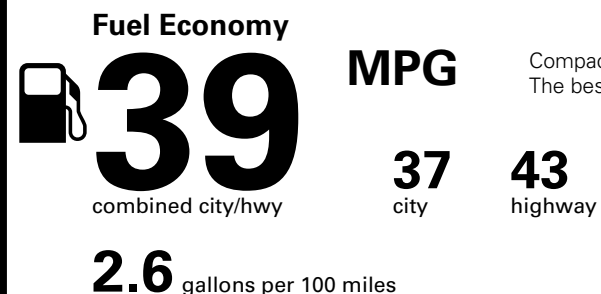

Convenience Features (cont'd)

- Floor center console with cup holders (x3)
- Retractable assist grips (x2)

Safety & Security

- Hill Start Assist (HSA)
- Anti-lock Braking System (ABS) with Electronic Brakeforce Distribution (EBD) and brake assist
- Active Stability Control (ASC)
- Tire Pressure Monitoring System (TPMS)
- Side curtain airbags
- Driver's side knee airbag
- Advanced dual-stage front airbags
- Three-point seatbelts for all seating positions
- Height-adjustable front shoulder belts with pretensioner
- LATCH child-restraint system
- Child safety rear door locks
- Anti-theft engine immobilizer
- RISE body construction

Optional Equipment

Full Tank of Gas	INCLUDED
Accy Bluetooth Hands-free System	$210.00

This vehicle is equipped with bumpers that can withstand an impact of 2.5 miles per hour with no damage to the vehicle's body and safety systems, although the bumper and related components may sustain damage. The bumper system on this vehicle conforms to the current federal bumper standard of 2.5 miles per hour.

MSRP*	$14,195.00
Total Optional Equipment:	$210.00
Subtotal:	$14,405.00
Destination/Handling:	$835.00
Total MSRP*	$15,240.00

*MSRP (Manufacturer's Suggested Retail Price)

Visit us at www.mitsubishicars.com

EPA DOT Fuel Economy and Environment

Gasoline Vehicle

Compact Cars range from 14 to 116 MPG. The best vehicle rates 119 MPGe.

You save $2,250
in fuel costs over 5 years compared to the average new vehicle.

Annual fuel COST
$950