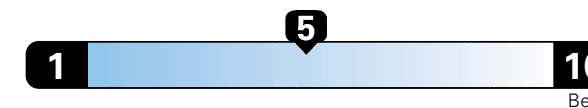

ALFA ROMEO STELVIO TI SPORT AWD

2019 MODEL YEAR

THIS VEHICLE IS MANUFACTURED TO MEET SPECIFIC UNITED STATES REQUIREMENTS. THIS VEHICLE IS NOT MANUFACTURED FOR SALE OR REGISTRATION OUTSIDE OF THE UNITED STATES.

MANUFACTURER'S SUGGESTED RETAIL PRICE OF THIS MODEL INCLUDING DEALER PREPARATION

Base Price: $44,195

ALFA STELVIO TI AWD
Exterior Color: Vesuvio Gray Metallic Exterior Paint
Interior Color: Black / Red Interior Colors
Interior: Sport Leather Seats
Engine: 2.0L 280HP Turbocharged I4 Engine
Transmission: 8-Speed Automatic Transmission

STANDARD EQUIPMENT (UNLESS REPLACED BY OPTIONAL EQUIPMENT)
FUNCTIONAL/SAFETY FEATURES

- Supplemental Front Seat-Mounted Side Airbags
- LATCH Ready Child Seat Anchor System
- Rear Back-Up Camera
- Front / Rear Park-Assist Sensors
- Remote Keyless Entry
- Pushbutton Start
- Remote-Start System
- Stop / Start System
- Alfa DNA Drive Mode System
- Carbon Fiber Drive Shaft
- Power Folding Heated Mirrors
- Rain-Sensitive Windshield Wipers
- Heated Washer Nozzles
- Power Liftgate with Remote Liftgate Release
- Hill Descent Control
- Tire Service Kit

INTERIOR FEATURES