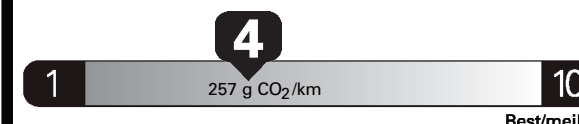

Annual fuel COST
for an annual distance of 20,000 km, and an average fuel price of $1.02 per litre

$ 2 244

Coût annuel en carburant

pour une distance annuelle de 20 000 km, et un prix moyen du carburant de 1,02 $ par litre

Small SUVs range from /
Les petites VUS font entre

3.1 - 13.2 L_e/100 km

L_e is gasoline litre equivalent
L_e signifie litre équivalent d'essence

Carbon Dioxide Rating / Indice de dioxyde de carbone

Smog Rating / Indice de Smog