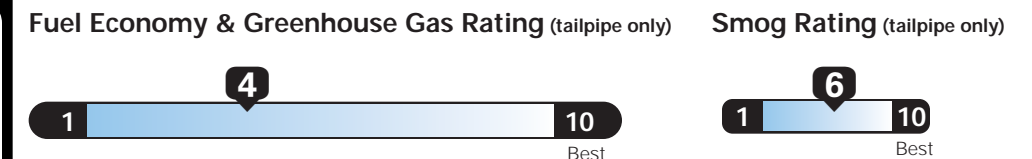

MANUFACTURER'S SUGGESTED RETAIL PRICE OF THIS MODEL INCLUDING DEALER PREPARATION

Base Price: **\$26,595**

JEEP WRANGLER UNLIMITED SPORT 4X4
Exterior Color: Bright White Clear Coat Exterior Paint
Interior Color: Black Interior Color
Interior: Cloth Seats with Adjustable Head Restraints
Engine: 3.6-Liter V6 24-Valve VVT Engine
Transmission: 5-Speed Automatic Transmission

EPA DOT Fuel Economy and Environment

Gasoline Vehicle

Fuel Economy
18 MPG
combined city/hwy
16 city
20 highway
5.6 gallons per 100 miles

Small SUV 4WD range from 16 to 31 MPG. The best vehicle rates 119 MPGe.

You spend \$3,500
more in fuel costs over 5 years compared to the average new vehicle.

Annual fuel cost \$2,900

This vehicle emits 505 grams CO2 per mile. The best emits 0 grams per mile (tailpipe only). Producing and distributing fuel also creates emissions; learn more at fuel economy.gov