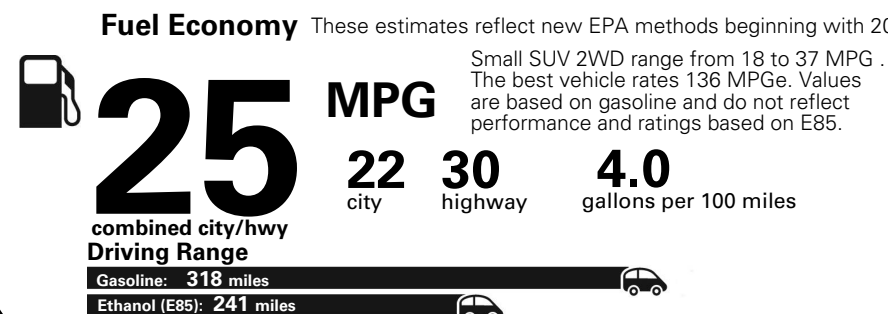

For more information visit: www.jeep.com
or call 1-877-IAM-JEEP

FCA US LLC

Fuel Economy and Environment

**E85 Flexible Fuel Vehicle
Gasoline-Ethanol (E85)**

You spend \$500
in fuel costs over 5 years compared to the average new vehicle.