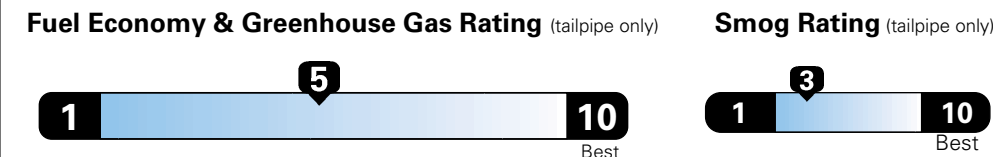

For more information visit: www.jeep.com
or call 1-877-IAM-JEEP

FCA US LLC

Fuel Economy and Environment

**E85 Flexible Fuel Vehicle
Gasoline-Ethanol (E85)**

You spend \$500
in fuel costs over 5 years compared to the average new vehicle.

Annual fuel cost \$1,450

Actual results will vary for many reasons, including driving conditions and how you drive and maintain your vehicle. The average new vehicle gets 27 MPG and cost \$6,750 to fuel over 5 years. Cost estimates are based on 15,000 miles per year at \$2.40 per gallon. This is a dual fueled automobile. MPGe is miles per gasoline gallon equivalent. Vehicle emissions are a significant cause of climate change and smog.