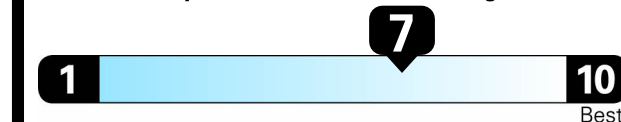

PACKAGES/OPTIONS

- Blue Silk Metallic Exterior
- Titan Black Cloth Interior
- 6-Speed Automatic Transmission
- Fleet Vehicle Not For Retail Sale

No Charge
No Charge
No Charge
No Charge

Destination Charge **$820.00**

Total Price: $22,095.00

Fuel, license, title fees, taxes and dealer-installed accessories are not included.

PARTS CONTENT INFORMATION

FOR VEHICLES IN THIS CARLINE:	FOR THIS VEHICLE:
U.S./CANADIAN	FINAL ASSEMBLY POINT:
PARTS CONTENT: 5%	PUEBLA, MEXICO
MAJOR SOURCES OF FOREIGN	COUNTRY OF ORIGIN:
PARTS CONTENT:	ENGINE: MEXICO
MEXICO: 37%	TRANSMISSION: JAPAN

NOTE: PARTS CONTENT DOES NOT INCLUDE FINAL ASSEMBLY, DISTRIBUTION OR OTHER NON-PARTS COSTS.

EPA DOT Fuel Economy and Environment

Gasoline Vehicle

Fuel Economy

29 MPG
combined city/hwy

25 MPG
city

36 MPG
highway

3.4 gallons per 100 miles

Compact Cars range from 14 to 116 MPG. The best vehicle rates 119 MPGe.

You save
$1,250
in fuel costs
over 5 years
compared to the
average new vehicle.

Annual fuel cost
$1,550

Fuel Economy & Greenhouse Gas Rating (tailpipe only)