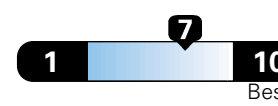

4.2 gallons per 100 miles

You spend
\$1,000
in fuel costs
over 5 years
compared to the average new vehicle.

Annual fuel cost
\$1,600

Fuel Economy & Greenhouse Gas Rating (tailpipe only)

Smog Rating (tailpipe only)