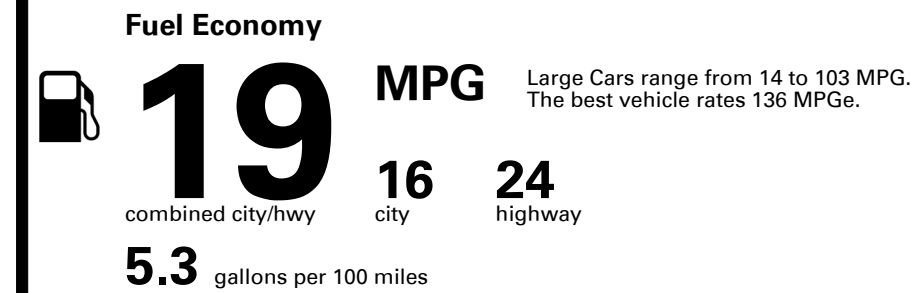

EMISSIONS:
This vehicle is certified to meet emission requirements in all 50 states

Inland Freight & Handling : \$995.00

TOTAL PRICE: \$74,845.00

39 A 333HMORNI

EPA DOT Fuel Economy and Environment

You spend \$4,750
more in fuel costs over 5 years
compared to the average new vehicle.

Annual fuel cost \$2,350

Fuel Economy & Greenhouse Gas Rating (tailpipe only)

Smog Rating (tailpipe only)

This vehicle emits 482 grams CO₂ per mile. The best emits 0 grams per mile (tailpipe only). Producing and distributing fuel also create emissions; learn more at fueleconomy.gov.

Actual results will vary for many reasons, including driving conditions and how you drive and maintain your vehicle. The average new vehicle gets 27 MPG and costs \$7,000 to fuel over 5 years. Cost estimates are based on 15,000 miles per year at \$ 2.55 per gallon. MPG is miles per gasoline gallon equivalent. Vehicle emissions are a significant cause of climate change and smog.