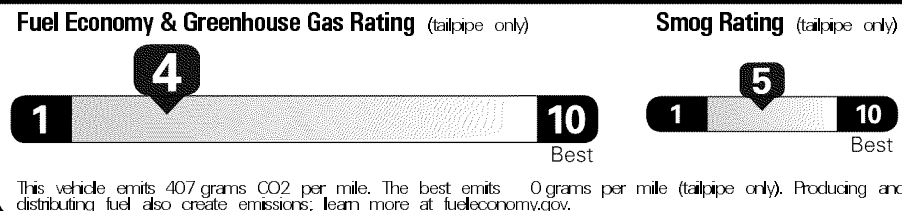

\$50,365.00

EPA DOT Fuel Economy and Environment

Gasoline Vehicle

You spend \$ 2,750 more in fuel costs over 5 years compared to the average new vehicle.

Annual fuel cost \$ 1,900

Actual results will vary for many reasons, including driving conditions and how you drive and maintain your vehicle. The average new vehicle gets 27 MPG and costs \$6,750 to fuel over 5 years. Cost estimates are based on 15,000 miles per year at \$2.80 per gallon. MPGe is miles per gasoline gallon equivalent. Vehicle emissions are a significant cause of climate change and smog.