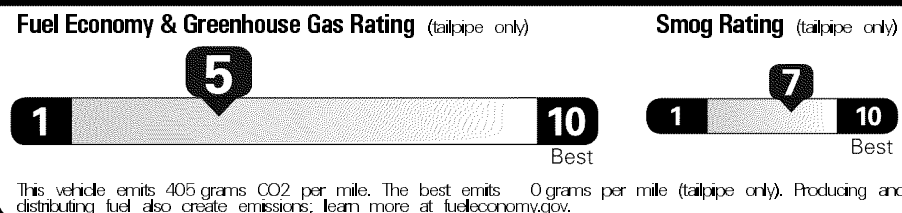

Actual results will vary for many reasons, including driving conditions and how you drive and maintain your vehicle. The average new vehicle gets 26 MPG and costs $7,000 to fuel over 5 years. Cost estimates are based on 15,000 miles per year at $2.45 per gallon. MPGe is miles per gasoline gallon equivalent. Vehicle emissions are a significant cause of climate change and smog.

fueleconomy.gov
Calculate personalized estimates and compare vehicles

GOVERNMENT 5-STAR SAFETY RATINGS

Overall Vehicle Score ★★★★★

Based on the combined ratings of frontal, side and rollover. Should ONLY be compared to other vehicles of similar size and weight.

Frontal Crash Driver Passenger ★★★★★

Based on the risk of injury in a frontal impact. Should ONLY be compared to other vehicles of similar size and weight.

Side Crash Front seat Rear seat ★★★★★

Based on the risk of injury in a side impact.

Rollover ★★★★★

Based on the risk of rollover in a single-vehicle crash.

Star ratings range from 1 to 5 stars (★★★★★) with 5 being the highest.

Source: National Highway Traffic Safety Administration (NHTSA)

www.safercar.gov or 1-888-327-4236

SUB-TOTAL $49,968.00

DELIVERY, PROCESSING AND HANDLING FEE 995.00

TOTAL **$50,963.00**

APPLICABLE FEDERAL TAXES NOT INCLUDED

Manufacturer's suggested retail price includes manufacturer's recommended pre-delivery service.
License and title fees, state, local and applicable federal taxes, and dealer installed options and accessories are not included in the manufacturer's suggested retail price.
LEXUS NEW VEHICLE LIMITED WARRANTY Limited warranty coverage highlights include ^ 4YR / 50000 mile basic coverage ^ 6YR / 70000 mile powertrain coverage ^ 6YR / Unlimited mile corrosion perforation warranty
See your Warranty and Services Guide for details.
LEXUS IS PLEASED TO OFFER THE FOLLOWING OWNER SUPPORT PACKAGE WITH EACH NEW LEXUS ^ 24 hour, 365 day/yr. roadside assistance plan ^ Complimentary 1st and 2nd scheduled maintenance services ^ Lodging for emergency breakdown 100 miles from home
An extended service contract may be available for this vehicle. Ask dealer for details

045AG7 707 DM TMMC L174