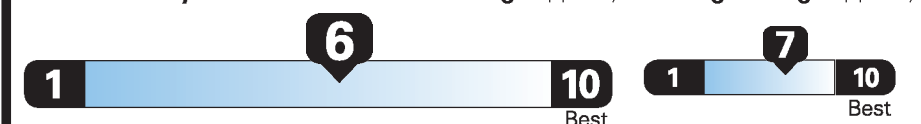

This vehicle emits 327 grams CO₂ per mile. The best emits 0 grams per mile (tailpipe only). Producing and distributing fuel also create emissions; learn more at fueleconomy.gov.

Actual results will vary for many reasons, including driving conditions and how you drive and maintain your vehicle. The average new vehicle gets 27 MPG and costs $7,000 to fuel over 5 years. Cost estimates are based on 15,000 miles per year at $2.55 per gallon. MPGe is miles per gasoline gallon equivalent. Vehicle emissions are a significant cause of climate change and smog.

fueleconomy.gov

Calculate personalized estimates and compare vehicles

GOVERNMENT 5-STAR SAFETY RATINGS

Overall Vehicle Score ★★★★★

Based on the combined ratings of frontal, side and rollover. Should ONLY be compared to other vehicles of similar size and weight.

Frontal Crash ★★★★★
Driver Passenger ★★★★★

Based on the risk of injury in a frontal impact. Should ONLY be compared to other vehicles of similar size and weight.

Side Crash ★★★★★
Front seat Rear seat ★★★★★

Based on the risk of injury in a side impact.

Rollover ★★★★★

Based on the risk of rollover in a single-vehicle crash.

Star ratings range from 1 to 5 stars (★★★★★), with 5 being the highest.

Source: National Highway Traffic Safety Administration (NHTSA).

www.safercar.gov or 1-888-327-4236

3FA6P0HD1KR226652

WARNING: Operating, servicing and maintaining a passenger vehicle, pickup truck, van, or off-road vehicle can expose you to chemicals including engine exhaust, carbon monoxide, phthalates, and lead, which are known to the State of California to cause cancer and birth defects or other reproductive harm. To minimize exposure, avoid breathing exhaust, do not idle the engine except as necessary, service your vehicle in a well-ventilated area and wear gloves or wash your hands frequently when servicing your vehicle. For more information go to www.P65Warnings.ca.gov/passenger-vehicle.

FordPass™ Connect

With a FordPass Connect-equipped vehicle, you can use FordPass to:

1. **Access Vehicle Control Features**
2. Remotely start, lock and unlock your vehicle.
   - Locate your vehicle and check approximate fuel range.
   - Receive vehicle health alerts.

Activate 4G LTE Wi-Fi Hotspot

- New vehicles include a complimentary 3-month or 3GB data Wi-Fi trial.
- Connect up to 10 Wi-Fi-equipped devices.

Ask your sales consultant for more details.

Insist on Ford Protect! The only extended service plan fully backed by Ford and honored at every Ford dealership in the U.S., Canada and Mexico. See your Ford dealer or visit www.FordOwner.com.

SCAN QR TEXT 3FKR226652 TO 48028

Msg & Data rates may apply. Text HELP for help

www.ford.com/help/privacy-terms/

This label is affixed pursuant to the Federal Automobile Information Disclosure Act. Gasoline, License, and Title Fees, State and Local taxes are not included. Dealer installed options or accessories are not included unless listed above.

TOTAL MSRP $25,060.00