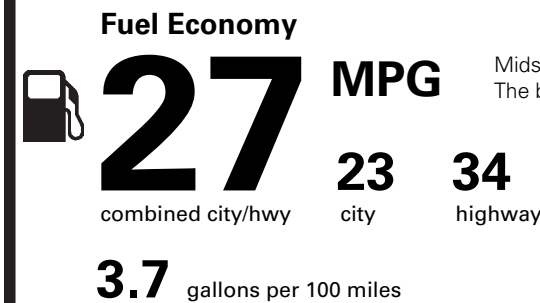

PRICE INFORMATION

BASE PRICE	\$24,120.00
TOTAL OPTIONS/OTHER	45.00
TOTAL VEHICLE & OPTIONS/OTHER	24,165.00
DESTINATION & DELIVERY	895.00

EPA DOT Fuel Economy and Environment

Gasoline Vehicle

Midsized Cars range from 12 to 136 MPG. The best vehicle rates 136 MPGe.

You save \$0

in fuel costs over 5 years compared to the average new vehicle.

Annual fuel cost \$1,400

Fuel Economy & Greenhouse Gas Rating (tailpipe only) **Smog Rating** (tailpipe only)

This vehicle emits 327 grams CO₂ per mile. The best emits 0 grams per mile (tailpipe only). Producing and distributing fuel also create emissions; learn more at fueleconomy.gov.