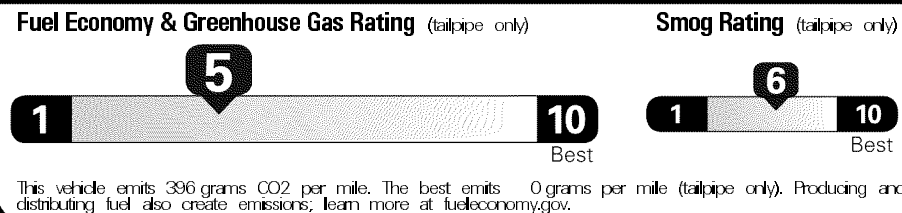

\$43,010.00

EPA DOT Fuel Economy and Environment

Gasoline Vehicle

You spend \$2,500 more in fuel costs over 5 years compared to the average new vehicle.

Annual fuel cost \$1,900

Actual results will vary for many reasons, including driving conditions and how you drive and maintain your vehicle. The average new vehicle gets 26 MPG and costs \$7,000 to fuel over 5 years. Cost estimates are based on 15,000 miles per year at \$2.80 per gallon. MPGe is miles per gasoline gallon equivalent. Vehicle emissions are a significant cause of climate change and smog.