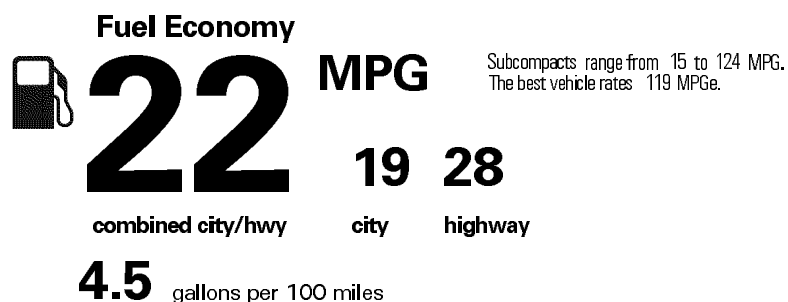

EPA DOT Fuel Economy and Environment

Gasoline Vehicle

You spend $2,500 more in fuel costs over 5 years compared to the average new vehicle.

Annual fuel cost $1,900