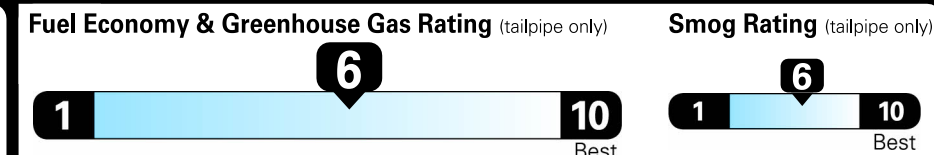

This vehicle emits 330 grams of CO₂ per mile. The best emits 0 grams per mile (tailpipe only). Producing and distributing fuel also create emissions; learn more at fueleconomy.gov.

Actual results will vary for many reasons, including driving conditions and how you drive and maintain your vehicle. The average new vehicle gets 26 MPG and costs $7,000 to fuel over 5 years. Cost estimates are based on 15,000 miles per year at $2.80 per gallon. MPGe is miles per gasoline gallon equivalent. Vehicle emissions are a significant cause of climate change and smog.

fueleconomy.gov

Calculate personalized estimates and compare vehicles

Smartphone QR Code™

PARTS CONTENT INFORMATION

FOR VEHICLES IN THIS CARLINE:	FOR THIS VEHICLE:
U.S./CANADIAN PARTS CONTENT: 1%	FINAL ASSEMBLY POINT: NECKARSULM, GERMANY
MAJOR SOURCES OF FOREIGN PARTS CONTENT: GERMANY: 59%	COUNTRY OF ORIGIN: ENGINE: HUNGARY
HUNGARY: 15%	TRANSMISSION: GERMANY

NOTE: PARTS CONTENT DOES NOT INCLUDE FINAL ASSEMBLY, DISTRIBUTION OR OTHER NON-PARTS COSTS.

Disclaimer: The Monroney describes the vehicle features when the vehicle was first sold/leased to the customer and that as of the present day the actual features on the vehicle might differ from the ones listed on the Monroney label. The Monroney label is for view only purposes and must not be used to paste on the vehicle as a Monroney sticker for resale.