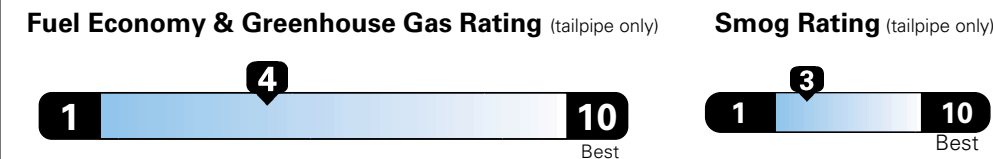

**5 YEAR / 60,000 MILE
 POWERTRAIN WARRANTY**

For more information visit: www.dodge.com
 or call 1-800-4ADODGE

FCA US LLC

Fuel Economy and Environment

**Flexible Fuel Vehicle
 Gasoline-Ethanol (E85)**

**You spend
 \$2,250
 in fuel costs
 over 5 years
 compared to the
 average new vehicle.**

**Annual fuel cost
 \$1,800**

Actual results will vary for many reasons, including driving conditions and how you drive and maintain your vehicle. The average new vehicle gets 27 MPG and cost \$6,750 to fuel over 5 years. Cost estimates are based on 15,000 miles per year at \$2.40 per gallon. This is a dual fueled automobile. MPGe is miles per gasoline gallon equivalent. Vehicle emissions are a significant cause of climate change and smog.