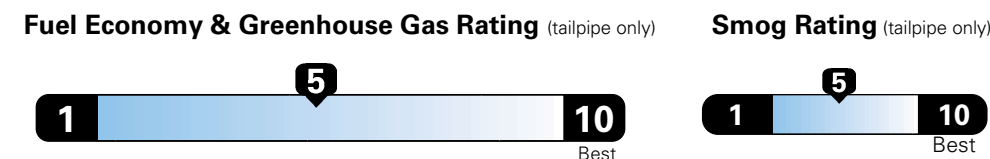

This vehicle emits 352 grams CO2 per mile. The best emits 0 grams per mile (tailpipe only). Producing and distributing fuel also creates emissions; learn more at fuelconomy.gov.

Actual results will vary for many reasons, including driving conditions and how you drive and maintain your vehicle. The average new vehicle gets 27 MPG and cost $7,000 to fuel over 5 years. Cost estimates are based on 15,000 miles per year at $2.55 per gallon. MPGe is miles per gasoline gallon equivalent. Vehicle emissions are a significant cause of climate change and smog.

fuelconomy.gov

Calculate personalized estimates and compare vehicles

GOVERNMENT 5-STAR SAFETY RATINGS

Overall Vehicle Score Not Rated

Based on the combined ratings of frontal, side, and rollover. Should ONLY be compared to other vehicles of similar size and weight.

Frontal Crash Driver Passenger Not Rated Not Rated

Based on the risk of injury in a frontal impact. Should ONLY be compared to other vehicles of similar size and weight.

Side Crash Front seat Rear seat Not Rated Not Rated

Based on the risk of injury in a side impact.

Rollover ★★★★★

Based on the risk of rollover in a single-vehicle crash.

Star ratings range from 1 to 5 stars (★★★★★) with 5 being the highest. Source: National Highway Traffic Safety Administration (NHTSA) www.safercar.gov or 1-888-327-4236

The safety ratings above are based on Federal Government tests of particular vehicles equipped with certain features and options. The performance of this vehicle may differ.

PARTS CONTENT INFORMATION

FOR VEHICLES IN THIS CARLINE:
U.S./CANADIAN PARTS CONTENT: 69%
MAJOR SOURCES OF FOREIGN PARTS CONTENT:

MEXICO : 20%
NOTE: PARTS CONTENT DOES NOT INCLUDE FINAL ASSEMBLY, DISTRIBUTION, OR OTHER NON-PARTS COSTS.

FOR THIS VEHICLE:
FINAL ASSEMBLY POINT:
BELVIDERE, ILLINOIS, U.S.A.
COUNTRY OF ORIGIN:
ENGINE: UNITED STATES
TRANSMISSION: UNITED STATES

VEHICLE PROTECTION
A PRODUCT OF FCA US LLC

Ask for Mopar Vehicle Protection for your vehicle. We Built It. We Back It.