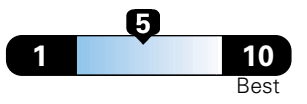

Smog Rating (tailpipe only)

This vehicle emits 427 grams CO2 per mile. The best emits 0 grams per mile (tailpipe only). Producing and distributing fuel also creates emissions; learn more at fuelconomy.gov.

Actual results will vary for many reasons, including driving conditions and how you drive and maintain your vehicle. The average new vehicle gets 27 MPG and cost $7,000 to fuel over 5 years. Cost estimates are based on 15,000 miles per year at $2.55 per gallon. MPGe is miles per gasoline gallon equivalent. Vehicle emissions are a significant cause of climate change and smog.

fuelconomy.gov

Calculate personalized estimates and compare vehicles