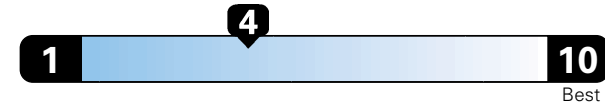

2019 MODEL YEAR

Jeep GRAND CHEROKEE LIMITED X 4X4

For more information visit: www.jeep.com
or call 1-877-IAM-JEEP

FCA US LLC

THIS VEHICLE IS MANUFACTURED TO MEET SPECIFIC UNITED STATES REQUIREMENTS. THIS VEHICLE IS NOT MANUFACTURED FOR SALE OR REGISTRATION OUTSIDE OF THE UNITED STATES.

MANUFACTURER'S SUGGESTED RETAIL PRICE OF THIS MODEL INCLUDING DEALER PREPARATION

Base Price: $41,195

JEOP GRAND CHEROKEE LIMITED 4X4
Exterior Color: Diamond Black Crystal Pearl-Coat Exterior Paint
Interior Color: Black Interior Color
Interior: Leather-Trimmed Seats
Engine: 3.6-Liter V6 24-Valve VVT Engine
Transmission: 8-Speed Automatic Transmission
STANDARD EQUIPMENT (UNLESS REPLACED BY OPTIONAL EQUIPMENT)

FUNCTIONAL/SAFETY FEATURES
Advanced Multistage Front Airbags
Supplemental Side-Curtain Front and Rear Airbags
Supplemental Front Seat-Mounted Side Airbags
Driver Inflatable Knee-Bolster Airbag
Selec-Terrain® System
Quadra-Trac II® 4WD System
ParkView® Rear Back-Up Camera
ParkSense® Rear Park-Assist with Stop
Blind-Spot and Cross-Path Detection
Sport Mode
Keyless Enter 'n Go™
Remote-Start System (N/A w/Manual Transmission)
Sentry Key® Theft Deterrent System
Ready-Alert Braking
Cruise Control
Power Liftgate
Electronic Stability Control
4-Wheel Disc Anti-Lock Brakes
Hill Start Assist
Trailer Sway Damping