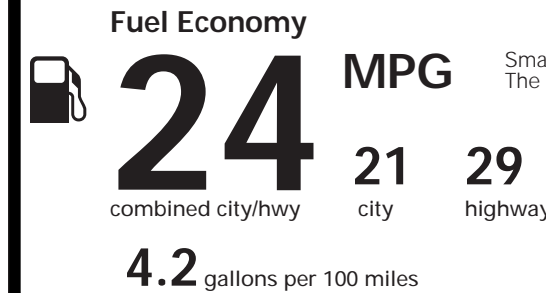

EPA DOT Fuel Economy and Environment

Gasoline Vehicle

You spend **\$500** more in fuel costs over 5 years compared to the average new vehicle.

Annual fuel cost **\$1,900**

Fuel Economy & Greenhouse Gas Rating (tailpipe only) Smog Rating (tailpipe only)