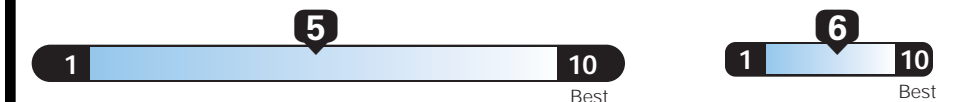

EPA DOT Fuel Economy and Environment

Gasoline Vehicle

You spend **\$500** more in fuel costs over 5 years compared to the average new vehicle.

Annual fuel cost **\$1,900**

Fuel Economy & Greenhouse Gas Rating (tailpipe only) Smog Rating (tailpipe only)