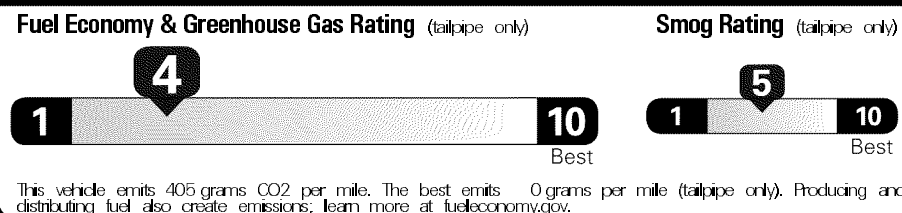

Actual results will vary for many reasons, including driving conditions and how you drive and maintain your vehicle. The average new vehicle gets 27 MPG and costs $7,500 to fuel over 5 years. Cost estimates are based on 15,000 miles per year at $2.70 per gallon. MPGe is miles per gasoline gallon equivalent. Vehicle emissions are a significant cause of climate change and smog.

fueleconomy.gov
Calculate personalized estimates and compare vehicles

GOVERNMENT 5-STAR SAFETY RATINGS

Overall Vehicle Score ★★★★★
Based on the combined ratings of frontal, side and rollover. Should ONLY be compared to other vehicles of similar size and weight.

Frontal Crash	Driver Passenger	★★★★★
Side Crash	Front seat Rear seat	★★★★★
Rollover		★★★★★

Based on the risk of injury in a frontal impact. Should ONLY be compared to other vehicles of similar size and weight.

Based on the risk of injury in a side impact.

Based on the risk of rollover in a single-vehicle crash.

Star ratings range from 1 to 5 stars (★★★★★) with 5 being the highest.
Source: National Highway Traffic Safety Administration (NHTSA)
www.safercar.gov or 1-888-327-4236

SUB-TOTAL	$52,515.00
DELIVERY, PROCESSING AND HANDLING FEE	1,025.00
TOTAL	$53,540.00

APPLICABLE FEDERAL TAXES NOT INCLUDED

Manufacturer's suggested retail price includes manufacturer's recommended pre-delivery service.
License and title fees, state, local and applicable federal taxes, and dealer installed options and accessories are not included in the manufacturer's suggested retail price.
LEXUS NEW VEHICLE LIMITED WARRANTY Limited warranty coverage highlights include ^ 4YR / 50000 mile basic coverage ^ 6YR / 70000 mile powertrain coverage ^ 6YR / Unlimited mile corrosion perforation warranty
See your Warranty and Services Guide for details.
LEXUS IS PLEASED TO OFFER THE FOLLOWING OWNER SUPPORT PACKAGE WITH EACH NEW LEXUS ^ 24 hour, 365 day/yr. roadside assistance plan ^ Complimentary 1st and 2nd scheduled maintenance services ^ Lodging for emergency breakdown 100 miles from home
An extended service contract may be available for this vehicle. Ask dealer for details

260AN8 738 TMMC L434