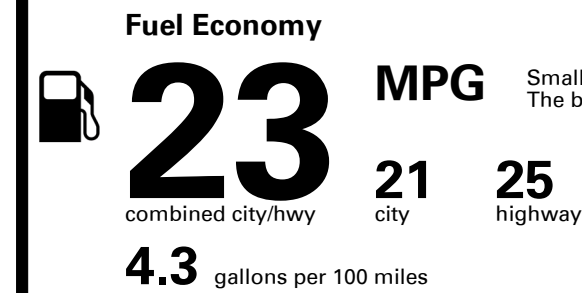

EMISSIONS:
 This vehicle is certified to meet emission requirements in all 50 states

Inland Freight & Handling : \$1,045.00

TOTAL PRICE: \$50,445.00

155 A 1511HTRITO

EPA DOT Fuel Economy and Environment

Gasoline Vehicle

Small SUVs range from 16 to 125 MPG. The best vehicle rates 141 MPGe.

You spend \$3,000
more in fuel costs over 5 years
 compared to the average new vehicle.

Annual fuel cost \$2,100

Fuel Economy & Greenhouse Gas Rating (tailpipe only)