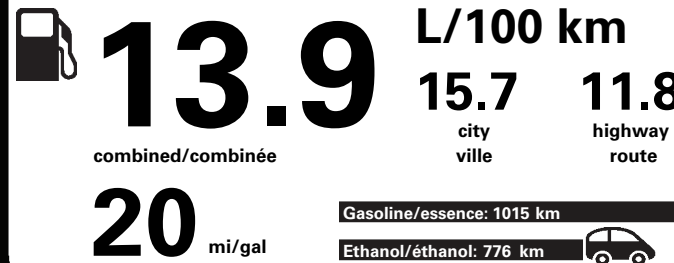

Fuel Consumption / Consommation de carburant

Annual fuel COST
for an annual distance of 20,000 km, and an average fuel price of $1.02 per litre

$ 2 836

Coût annuel en carburant

pour une distance annuelle de 20 000 km, et un prix moyen du carburant de 1,02 $ par litre

9.5 - 16.3 L_e/100 km

L_e is gasoline litre equivalent
L_e signifie litre équivalent d'essence

Carbon Dioxide Rating / Indice de dioxyde de carbone

Tailpipe emissions only / Émissions du tuyau d'échappement seulement

Smog Rating / Indice de Smog

Estimates are based on Government of Canada approved criteria and testing methods. Vehicle's actual fuel consumption will vary.

Estimations établies selon des méthodes d'essai et des critères approuvés par le gouvernement du Canada. La consommation de carburant réelle du véhicule variera.

For more information visit

vehicles.nrcan.gc.ca

Pour plus d'information visitez

vehicules.nrcan.gc.ca

U.S. GOVERNMENT SAFETY RATINGS
COTES DE SÉCURITÉ DU GOUVERNEMENT AMÉRICAIN

Overall Vehicle Score / Cote globale du véhicule	★★★★★
Frontal Crash / Collision frontale	★★★★★
Side Crash / Collision latérale	★★★★★
Rollover / Capotage	★★★★

Star ratings range from 1 to 5 stars (★★★★★), with 5 being the highest. Les cotes varient de 1 à 5 étoiles (★★★★★), 5 étant la cote la plus élevée.

Source: U.S. National Highway Traffic Safety Administration
For more information / Pour de plus amples renseignements
www.safercar.gov

1FTFW1E52KFC13311