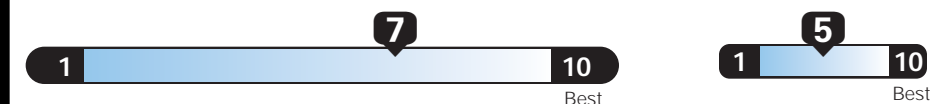

This vehicle emits 333 grams CO2 per mile. The best emits 0 grams per mile (tailpipe only). Producing and distributing fuel also creates emissions; learn more at fuel economy.gov

Actual results will vary for many reasons, including driving conditions and how you drive and maintain your vehicle. The average new vehicle gets 24 MPG and cost $11,000 to fuel over 5 years. Cost estimates are based on 15,000 miles per year at $3.80 per gallon. MPGe is miles per gasoline gallon equivalent. Vehicle emissions are a significant cause of climate change and smog.

fuel economy.gov

Calculate personalized estimates and compare vehicles

Smartphone QR Code™

GOVERNMENT 5-STAR SAFETY RATINGS

This vehicle has not been rated by the government for frontal crash, side crash or rollover risk.

Source: National Highway Traffic Safety Administration (NHTSA)
www.safercar.gov or 1-888-327-4236

PARTS CONTENT INFORMATION

FOR VEHICLES IN THIS CARLINE:
U.S./CANADIAN PARTS CONTENT: 22%
MAJOR SOURCES OF FOREIGN PARTS CONTENT:

ITALY: 62%
NOTE: PARTS CONTENT DOES NOT INCLUDE FINAL ASSEMBLY, DISTRIBUTION, OR OTHER NON-PARTS COSTS.

FOR THIS VEHICLE:
FINAL ASSEMBLY POINT:
MELFI, ITALY
COUNTRY OF ORIGIN:
ENGINE: ITALY
TRANSMISSION: ITALY